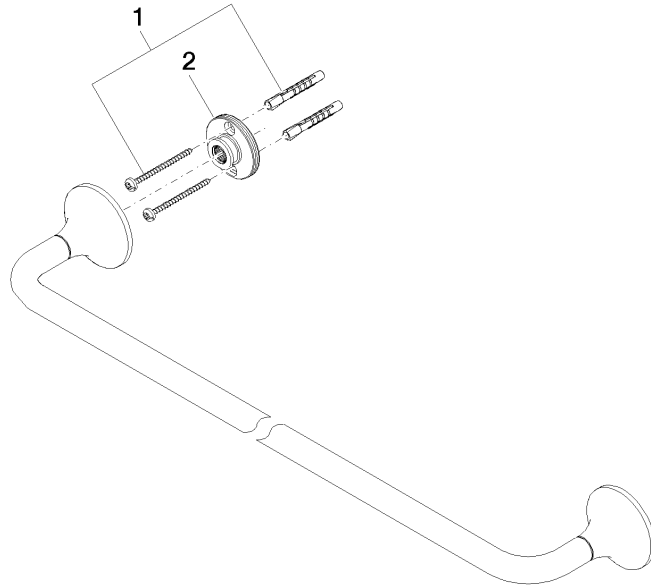

## VAIA Towel bar - Brushed Durabronz (23kt Gold)

83 060 809 Product version from 8/29/2019

- gauge 600 mm
- width 660mm
- height 60 mm
- rosette Ø 60 mm
- 88mm projection

	Brushed Durabronz (23kt Gold)	83 060 809-28
	Chrome	83 060 809-00
	Brushed Platinum	83 060 809-06
	Platinum	83 060 809-08
	Dark Chrome	83 060 809-19
	Brushed Bronze	83 060 809-42
	Brushed Champagne (22kt Gold)	83 060 809-46
	Champagne (22kt Gold)	83 060 809-47
	Brushed Dark Platinum	83 060 809-99

# VAIA Towel bar - Brushed Durabronz (23kt Gold)

83 060 809 Product version from 8/29/2019

mm [inches]

**VAIA Towel bar - Brushed Durabronz (23kt Gold)**

83 060 809 Product version from 8/29/2019

Parts for other finishes can be found here: [Chrome](#)

**Spare parts list**

No.	Item Number	Name	Quantity used	Delivery time
1	05 30 31 025 00 90	fixing set	1	2
2	90 17 20 759 00 90	disc	2	2