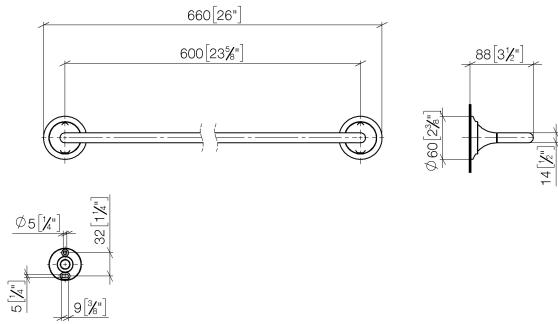

## VAIA Towel bar - Brushed Durabronz (23kt Gold)

83 060 809 Product version from 8/29/2019

- gauge 600 mm
- width 660mm
- height 60 mm
- rosette Ø 60 mm
- 88mm projection

	Brushed Durabronz (23kt Gold)	83 060 809-28
	Chrome	83 060 809-00
	Brushed Platinum	83 060 809-06
	Platinum	83 060 809-08
	Dark Chrome	83 060 809-19
	Brushed Bronze	83 060 809-42
	Brushed Champagne (22kt Gold)	83 060 809-46
	Champagne (22kt Gold)	83 060 809-47
	Brushed Dark Platinum	83 060 809-99

# VAIA Towel bar - Brushed Durabronz (23kt Gold)

83 060 809 Product version from 8/29/2019

mm [inches]

**VAIA Towel bar - Brushed Durabronz (23kt Gold)**

83 060 809 Product version from 8/29/2019

Parts for other finishes can be found here: [Chrome](#)

**Spare parts list**

No.	Item Number	Name	Quantity used	Delivery time
1	05 30 31 025 00 90	fixing set	1	2
2	90 17 20 759 00 90	disc	2	2