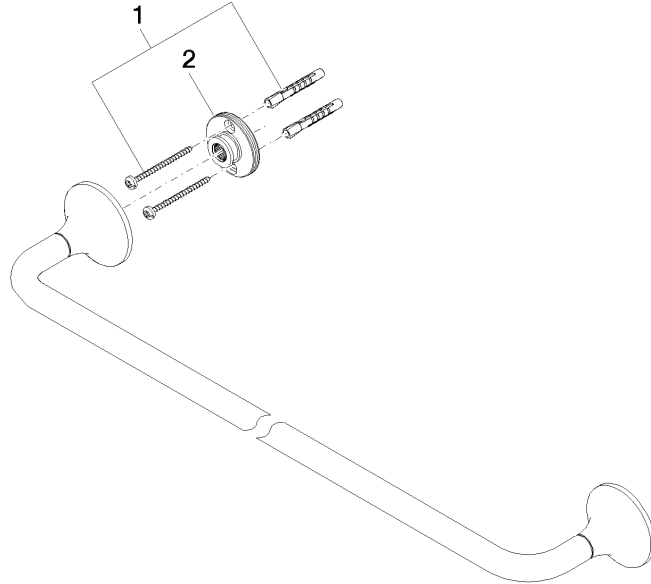

## VAIA Towel bar - Brushed Bronze

83 060 809 Product version from 8/29/2019

- gauge 600 mm
- width 660mm
- height 60 mm
- rosette Ø 60 mm
- 88mm projection

	Brushed Bronze	83 060 809-42
	Chrome	83 060 809-00
	Brushed Platinum	83 060 809-06
	Platinum	83 060 809-08
	Dark Chrome	83 060 809-19
	Brushed Durabronze (23kt Gold)	83 060 809-28
	Brushed Champagne (22kt Gold)	83 060 809-46
	Champagne (22kt Gold)	83 060 809-47
	Brushed Dark Platinum	83 060 809-99

## VAIA Towel bar - Brushed Bronze

83 060 809 Product version from 8/29/2019

mm [inches]

**VAIA Towel bar - Brushed Bronze**

83 060 809 Product version from 8/29/2019

Parts for other finishes can be found here: [Chrome](#)

**Spare parts list**

No.	Item Number	Name	Quantity used	Delivery time
1	05 30 31 025 00 90	fixing set	1	2
2	90 17 20 759 00 90	disc	2	2