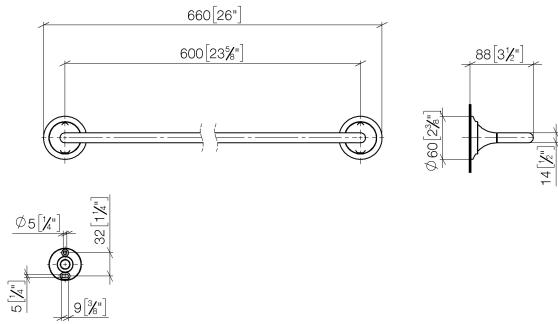

## VAIA Towel bar - Brushed Bronze

83 060 809 Product version from 8/29/2019

- gauge 600 mm
- width 660mm
- height 60 mm
- rosette Ø 60 mm
- 88mm projection

	Brushed Bronze	83 060 809-42
	Chrome	83 060 809-00
	Brushed Platinum	83 060 809-06
	Platinum	83 060 809-08
	Dark Chrome	83 060 809-19
	Brushed Durabronze (23kt Gold)	83 060 809-28
	Brushed Champagne (22kt Gold)	83 060 809-46
	Champagne (22kt Gold)	83 060 809-47
	Brushed Dark Platinum	83 060 809-99

## VAIA Towel bar - Brushed Bronze

83 060 809 Product version from 8/29/2019

mm [inches]

**VAIA Towel bar - Brushed Bronze**

83 060 809 Product version from 8/29/2019

Parts for other finishes can be found here: [Chrome](#)

**Spare parts list**

No.	Item Number	Name	Quantity used	Delivery time
1	05 30 31 025 00 90	fixing set	1	2
2	90 17 20 759 00 90	disc	2	2