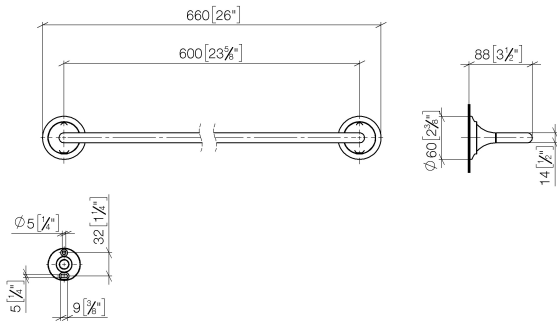

VAIA Towel bar - Brushed Champagne (22kt Gold)

83 060 809 Product version from 8/29/2019

- gauge 600 mm
- width 660mm
- height 60 mm
- rosette Ø 60 mm
- 88mm projection

	Brushed Champagne (22kt Gold)	83 060 809-46
	Chrome	83 060 809-00
	Brushed Platinum	83 060 809-06
	Platinum	83 060 809-08
	Dark Chrome	83 060 809-19
	Brushed Durabronze (23kt Gold)	83 060 809-28
	Brushed Bronze	83 060 809-42
	Champagne (22kt Gold)	83 060 809-47
	Brushed Dark Platinum	83 060 809-99

VAIA Towel bar - Brushed Champagne (22kt Gold)

83 060 809 Product version from 8/29/2019

mm [inches]

VAIA Towel bar - Brushed Champagne (22kt Gold)

83 060 809 Product version from 8/29/2019

Parts for other finishes can be found here: [Chrome](#)

Spare parts list

No.	Item Number	Name	Quantity used	Delivery time
1	05 30 31 025 00 90	fixing set	1	2
2	90 17 20 759 00 90	disc	2	2