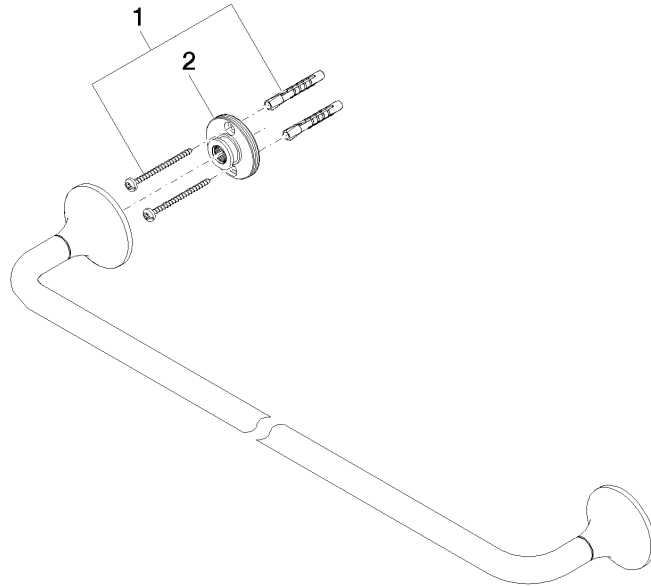

VAIA Towel bar - Brushed Champagne (22kt Gold)

83 060 809 Product version from 8/29/2019

- gauge 600 mm
- width 660mm
- height 60 mm
- rosette Ø 60 mm
- 88mm projection

	Brushed Champagne (22kt Gold)	83 060 809-46
	Chrome	83 060 809-00
	Brushed Platinum	83 060 809-06
	Platinum	83 060 809-08
	Dark Chrome	83 060 809-19
	Brushed Durabronze (23kt Gold)	83 060 809-28
	Brushed Bronze	83 060 809-42
	Champagne (22kt Gold)	83 060 809-47
	Brushed Dark Platinum	83 060 809-99

VAIA Towel bar - Brushed Champagne (22kt Gold)

83 060 809 Product version from 8/29/2019

mm [inches]

VAIA Towel bar - Brushed Champagne (22kt Gold)

83 060 809 Product version from 8/29/2019

Parts for other finishes can be found here: [Chrome](#)

Spare parts list

No.	Item Number	Name	Quantity used	Delivery time
1	05 30 31 025 00 90	fixing set	1	2
2	90 17 20 759 00 90	disc	2	2