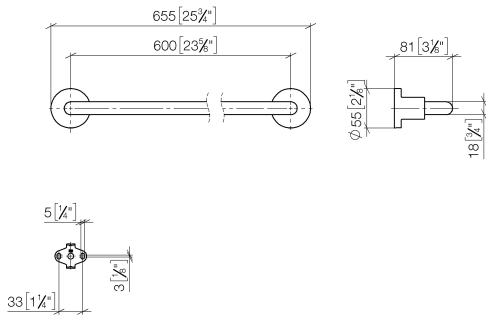

## TARA Towel bar - Brushed Bronze

83 060 892 Product version from 4/1/2024

- gauge 600 mm
- width 655mm
- height 55 mm
- rosette Ø 55 mm
- 81mm projection

Fits TARA

	Brushed Bronze	83 060 892-42
	Chrome	83 060 892-00
	Brushed Platinum	83 060 892-06
	Platinum	83 060 892-08
	Dark Chrome	83 060 892-19
	Brushed Durabrass (23kt Gold)	83 060 892-28
	Matte Black	83 060 892-33
	Brushed Champagne (22kt Gold)	83 060 892-46
	Champagne (22kt Gold)	83 060 892-47
	Brushed Chrome	83 060 892-93
	Brushed Dark Platinum	83 060 892-99

## TARA Towel bar - Brushed Bronze

83 060 892 Product version from 4/1/2024

mm [inches]

## TARA Towel bar - Brushed Bronze

83 060 892 Product version from 4/1/2024

Parts for other finishes can be found here: [Chrome](#)

### Spare parts list

No.	Item Number	Name	Quantity used	Delivery time
1	05 28 22 589 00-42	holder	1	60
2	08 17 89 505-42	holder	2	60
3	04 31 11 113 00 90	pin	2	2
4	09 30 11 046 90	disc	2	2
5	09 30 30 071 90	screw	2	2
6	05 17 20 739 00 90	fixing set	2	2