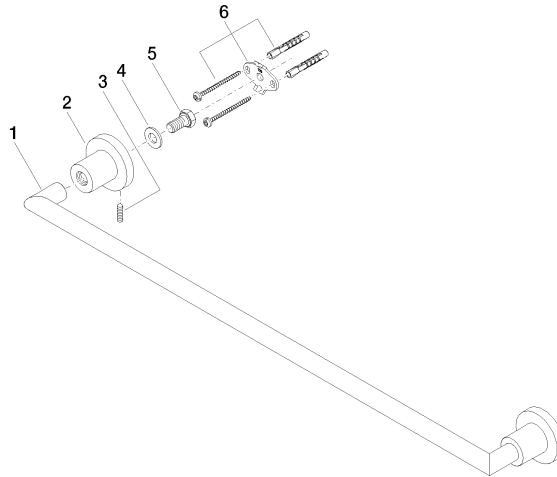

## TARA Towel bar - Brushed Bronze

83 060 892 Product version from 4/1/2024

- gauge 600 mm
- width 655mm
- height 55 mm
- rosette Ø 55 mm
- 81mm projection

Fits TARA

	Brushed Bronze	83 060 892-42
	Chrome	83 060 892-00
	Brushed Platinum	83 060 892-06
	Platinum	83 060 892-08
	Dark Chrome	83 060 892-19
	Brushed Durabrass (23kt Gold)	83 060 892-28
	Matte Black	83 060 892-33
	Brushed Champagne (22kt Gold)	83 060 892-46
	Champagne (22kt Gold)	83 060 892-47
	Brushed Chrome	83 060 892-93
	Brushed Dark Platinum	83 060 892-99

## TARA Towel bar - Brushed Bronze

83 060 892 Product version from 4/1/2024

mm [inches]

## TARA Towel bar - Brushed Bronze

83 060 892 Product version from 4/1/2024

Parts for other finishes can be found here: [Chrome](#)

### Spare parts list

No.	Item Number	Name	Quantity used	Delivery time
1	05 28 22 589 00-42	holder	1	60
2	08 17 89 505-42	holder	2	60
3	04 31 11 113 00 90	pin	2	2
4	09 30 11 046 90	disc	2	2
5	09 30 30 071 90	screw	2	2
6	05 17 20 739 00 90	fixing set	2	2