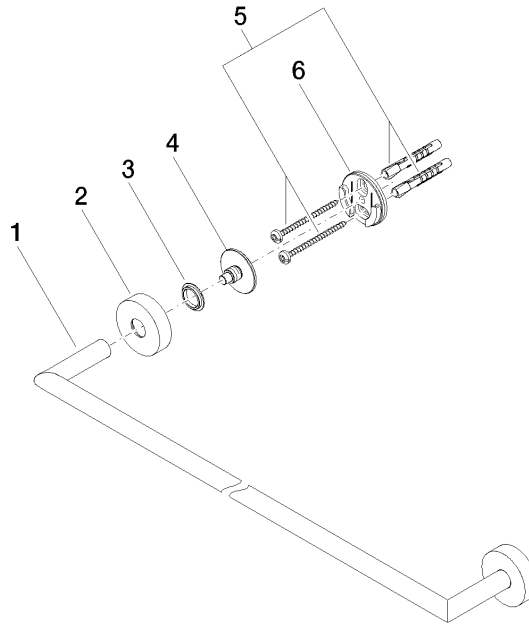

## Towel bar - Chrome

83 060 979 Product version from 7/1/2023

- gauge 600 mm
- width 640mm
- height 40 mm
- rosette Ø 40 mm
- 65mm projection

Fits ELIO, ENO, MEM, META SQUARE, SYNC and TARA ULTRA

	Chrome	83 060 979-00
	Brushed Platinum	83 060 979-06
	Dark Chrome	83 060 979-19
	Brushed Durabronze (23kt Gold)	83 060 979-28
	Matte Black	83 060 979-33
	Brushed Champagne (22kt Gold)	83 060 979-46
	Champagne (22kt Gold)	83 060 979-47
	Brushed Chrome	83 060 979-93
	Brushed Dark Platinum	83 060 979-99

## Towel bar - Chrome

83 060 979 Product version from 7/1/2023

mm [inches]

## Towel bar - Chrome

83 060 979 Product version from 7/1/2023

Parts for other finishes can be found here: [Brushed](#)  
[Platinum](#)

### Spare parts list

No.	Item Number	Name	Quantity used	Delivery time
1	05 28 22 622 00-00	holder	1	10
2	08 27 97 500-00	rosette	2	10
3	08 30 11 516 90	ring	2	2
4	08 17 97 560 90	holder	2	2
5	05 30 31 025 00 90	fixing set	2	2
6	08 17 97 501 07	holder	2	2