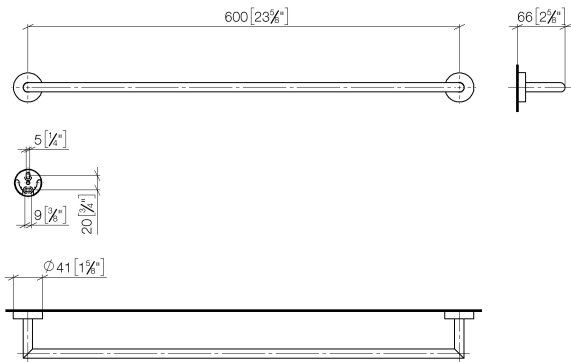

## Towel bar - Chrome

83 060 979 Product version from 7/1/2023

- gauge 600 mm
- width 640mm
- height 40 mm
- rosette Ø 40 mm
- 65mm projection

Fits ELIO, ENO, MEM, META SQUARE, SYNC and TARA ULTRA

	Chrome	83 060 979-00
	Brushed Platinum	83 060 979-06
	Dark Chrome	83 060 979-19
	Brushed Durabronze (23kt Gold)	83 060 979-28
	Matte Black	83 060 979-33
	Brushed Champagne (22kt Gold)	83 060 979-46
	Champagne (22kt Gold)	83 060 979-47
	Brushed Chrome	83 060 979-93
	Brushed Dark Platinum	83 060 979-99

## Towel bar - Chrome

83 060 979 Product version from 7/1/2023

mm [inches]