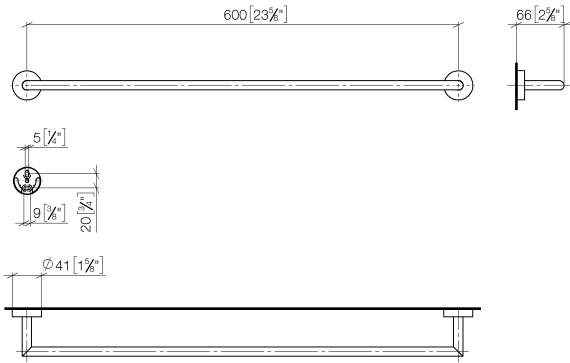

Towel bar - Brushed Platinum

83 060 979 Product version from 7/1/2023

- gauge 600 mm
- width 640mm
- height 40 mm
- rosette Ø 40 mm
- 65mm projection

Fits ELIO, ENO, MEM, META SQUARE, SYNC and TARA ULTRA

Towel bar - Brushed Platinum

83 060 979 Product version from 7/1/2023

mm [inches]

Towel bar - Brushed Platinum

83 060 979 Product version from 7/1/2023

Parts for other finishes can be found here: [Chrome](#)