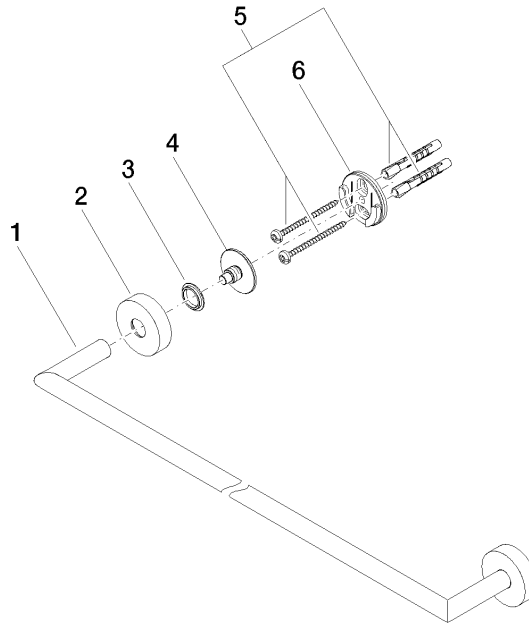

Towel bar - Brushed Platinum

83 060 979 Product version from 7/1/2023

- gauge 600 mm
- width 640mm
- height 40 mm
- rosette Ø 40 mm
- 65mm projection

Fits ELIO, ENO, MEM, META SQUARE, SYNC and TARA ULTRA

Towel bar - Brushed Platinum

83 060 979 Product version from 7/1/2023

mm [inches]

Towel bar - Brushed Platinum

83 060 979 Product version from 7/1/2023

Parts for other finishes can be found here: [Chrome](#)

Spare parts list

No.	Item Number	Name	Quantity used	Delivery time
1	05 28 22 622 00-06	holder	1	10
2	08 27 97 500-06	rosette	2	10
3	08 30 11 516 90	ring	2	2
4	08 17 97 560 90	holder	2	2
5	05 30 31 025 00 90	fixing set	2	2
6	08 17 97 501 07	holder	2	2