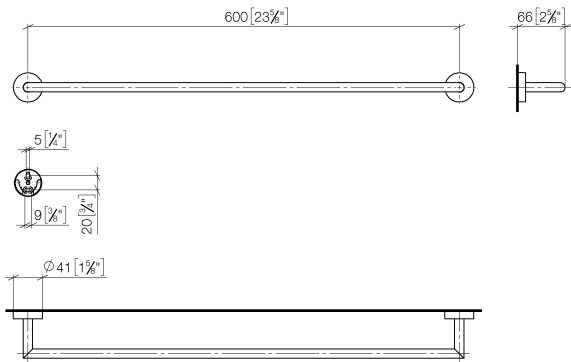

Towel bar - Dark Chrome

83 060 979

- gauge 600 mm
- width 640mm
- height 40 mm
- rosette Ø 40 mm
- 65mm projection

Fits ELIO, ENO, MEM, META SQUARE, SYNC and TARA ULTRA

	Dark Chrome	83 060 979-19
	Chrome	83 060 979-00
	Brushed Platinum	83 060 979-06
	Brushed Durabronze (23kt Gold)	83 060 979-28
	Matte Black	83 060 979-33
	Brushed Champagne (22kt Gold)	83 060 979-46
	Champagne (22kt Gold)	83 060 979-47
	Brushed Chrome	83 060 979-93
	Brushed Dark Platinum	83 060 979-99

Towel bar - Dark Chrome

83 060 979

mm [inches]

Towel bar - Dark Chrome

83 060 979

Parts for other
finishes can be found
here: [Chrome](#)