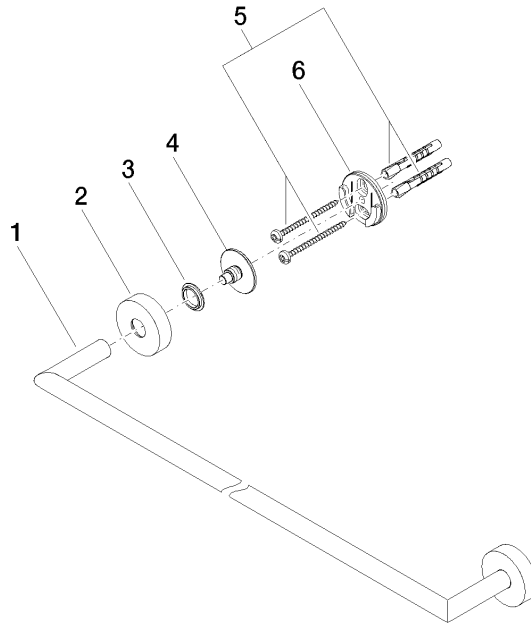

Towel bar - Brushed Durabronze (23kt Gold)

83 060 979 Product version from 7/1/2023

- gauge 600 mm
- width 640mm
- height 40 mm
- rosette Ø 40 mm
- 65mm projection

Fits ELIO, ENO, MEM, META SQUARE, SYNC and TARA ULTRA

Towel bar - Brushed Durabronz (23kt Gold)

83 060 979 Product version from 7/1/2023

mm [inches]

Towel bar - Brushed Durabronz (23kt Gold)

83 060 979 Product version from 7/1/2023

Parts for other finishes can be found here: [Chrome](#)

Spare parts list

No.	Item Number	Name	Quantity used	Delivery time
1	05 28 22 622 00-28	holder	1	20
2	08 27 97 500-28	rosette	2	20
3	08 30 11 516 90	ring	2	2
4	08 17 97 560 90	holder	2	2
5	05 30 31 025 00 90	fixing set	2	2
6	08 17 97 501 07	holder	2	2