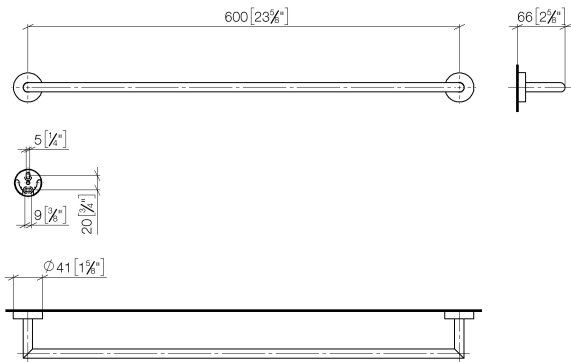

Towel bar - Brushed Durabronze (23kt Gold)

83 060 979 Product version from 7/1/2023

- gauge 600 mm
- width 640mm
- height 40 mm
- rosette Ø 40 mm
- 65mm projection

Fits ELIO, ENO, MEM, META SQUARE, SYNC and TARA ULTRA

Towel bar - Brushed Durabronz (23kt Gold)

83 060 979 Product version from 7/1/2023

mm [inches]

Towel bar - Brushed Durabronz (23kt Gold)

83 060 979 Product version from 7/1/2023

Parts for other finishes can be found here: [Chrome](#)