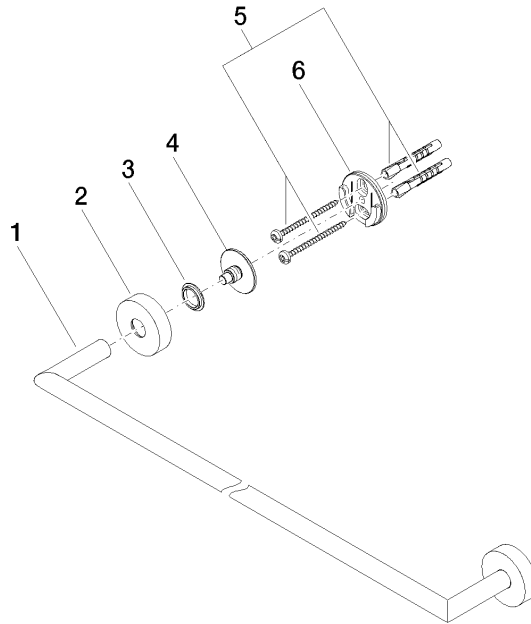

## Towel bar - Brushed Champagne (22kt Gold)

83 060 979 Product version from 7/1/2023

- gauge 600 mm
- width 640mm
- height 40 mm
- rosette Ø 40 mm
- 65mm projection

Fits ELIO, ENO, MEM, META SQUARE, SYNC and TARA ULTRA

## Towel bar - Brushed Champagne (22kt Gold)

---

83 060 979 Product version from 7/1/2023

mm [inches]

### Spare parts list

No.	Item Number	Name	Quantity used	Delivery time
1	05 28 22 622 00-46	holder	1	60
2	08 27 97 500-46	rosette	2	30
3	08 30 11 516 90	ring	2	2
4	08 17 97 560 90	holder	2	2
5	05 30 31 025 00 90	fixing set	2	2
6	08 17 97 501 07	holder	2	2