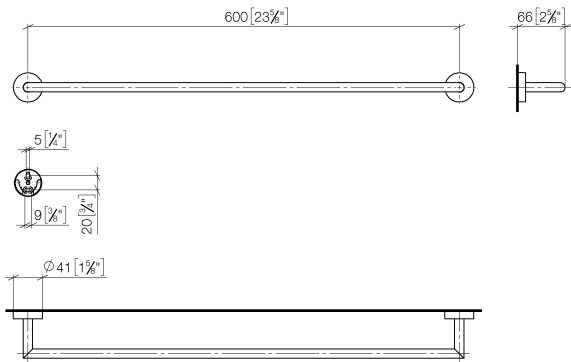

## Towel bar - Brushed Champagne (22kt Gold)

83 060 979 Product version from 7/1/2023

- gauge 600 mm
- width 640mm
- height 40 mm
- rosette Ø 40 mm
- 65mm projection

Fits ELIO, ENO, MEM, META SQUARE, SYNC and TARA ULTRA

## Towel bar - Brushed Champagne (22kt Gold)

---

83 060 979 Product version from 7/1/2023

mm [inches]