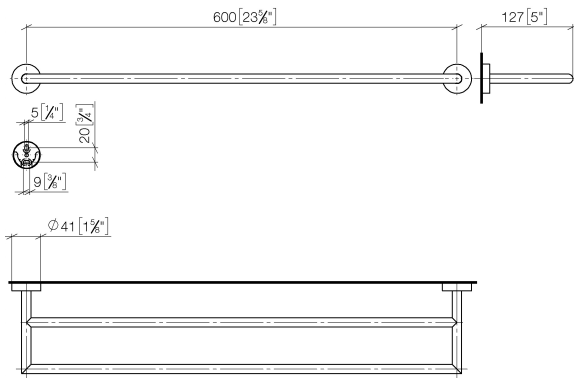

Towel bar in two parts - Brushed Light Gold

83 061 979 Product version from 7/1/2023

- gauge 600 mm
- width 640mm
- height 40 mm
- rosette Ø 40 mm
- 130mm projection

	Brushed Light Gold	83 061 979-27
	Chrome	83 061 979-00
	Brushed Platinum	83 061 979-06
	Dark Chrome	83 061 979-19
	Light Gold	83 061 979-26
	Matte Black	83 061 979-33
	Brushed Bronze	83 061 979-42
	Brushed Champagne (22kt Gold)	83 061 979-46
	Champagne (22kt Gold)	83 061 979-47
	Brushed Chrome	83 061 979-93
	Brushed Dark Platinum	83 061 979-99

Towel bar in two parts - Brushed Light Gold

83 061 979 Product version from 7/1/2023

mm[inches]

Towel bar in two parts - Brushed Light Gold

83 061 979 Product version from 7/1/2023

Parts for other finishes can be found here: [Chrome](#)

Spare parts list

No.	Item Number	Name	Quantity used	Delivery time
1	05 28 22 622 01-27	holder	1	60
2	08 27 97 500-27	rosette	2	60
3	08 30 11 516 90	ring	2	2
4	08 17 97 560 90	holder	2	2
5	05 30 31 025 00 90	fixing set	2	2
6	08 17 97 501 07	holder	2	2