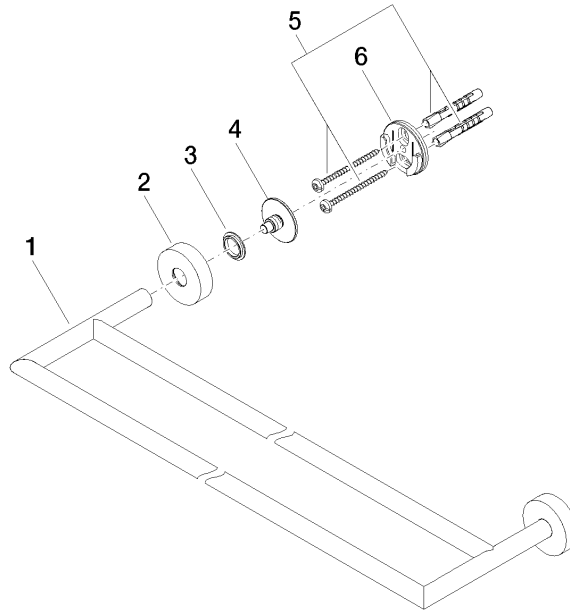

Towel bar in two parts - Brushed Light Gold

83 061 979 Product version from 7/1/2023

- gauge 600 mm
- width 640mm
- height 40 mm
- rosette Ø 40 mm
- 130mm projection

	Brushed Light Gold	83 061 979-27
	Chrome	83 061 979-00
	Brushed Platinum	83 061 979-06
	Dark Chrome	83 061 979-19
	Light Gold	83 061 979-26
	Matte Black	83 061 979-33
	Brushed Bronze	83 061 979-42
	Brushed Champagne (22kt Gold)	83 061 979-46
	Champagne (22kt Gold)	83 061 979-47
	Brushed Chrome	83 061 979-93
	Brushed Dark Platinum	83 061 979-99

Towel bar in two parts - Brushed Light Gold

83 061 979 Product version from 7/1/2023

mm[inches]

Towel bar in two parts - Brushed Light Gold

83 061 979 Product version from 7/1/2023

Parts for other finishes can be found here: [Chrome](#)

Spare parts list

No.	Item Number	Name	Quantity used	Delivery time
1	05 28 22 622 01-27	holder	1	60
2	08 27 97 500-27	rosette	2	60
3	08 30 11 516 90	ring	2	2
4	08 17 97 560 90	holder	2	2
5	05 30 31 025 00 90	fixing set	2	2
6	08 17 97 501 07	holder	2	2