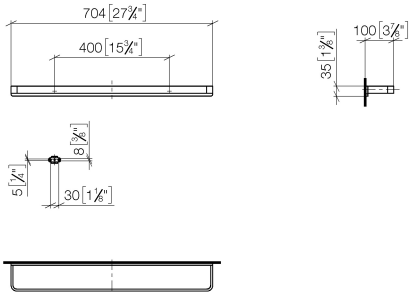

LULU Towel bar - Chrome

LULU

83 070 710

- gauge 400 mm
- width 704mm
- height 35 mm
- 100mm projection

Chrome

83 070 710-00

Brushed Platinum

83 070 710-06

83 070 710

mm [inches]
M 1:10

83 070 710

Parts for other
finishes can be found
here: Brushed
Platinum

LULU Towel bar - Chrome

LULU

83 070 710

Spare parts list

No.	Item Number	Name	Quantity used	Delivery time
	05 17 20 717 00 90	fixing set	8	2