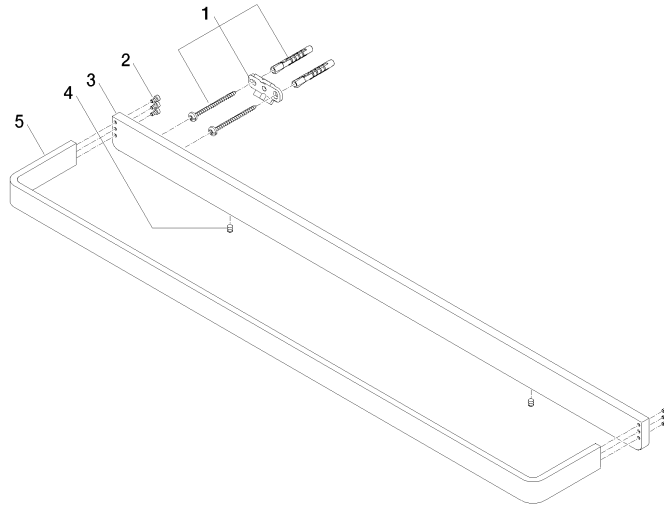

LULU Towel bar - Chrome

LULU

83 070 710

- gauge 400 mm
- width 704mm
- height 35 mm
- 100mm projection

Chrome

83 070 710-00

Brushed Platinum

83 070 710-06

83 070 710

mm [inches]
M 1:10

83 070 710

Parts for other
finishes can be found
here: Brushed
Platinum

LULU Towel bar - Chrome

LULU

83 070 710

Spare parts list

No.	Item Number	Name	Quantity used	Delivery time
	05 17 20 717 00 90	fixing set	8	2