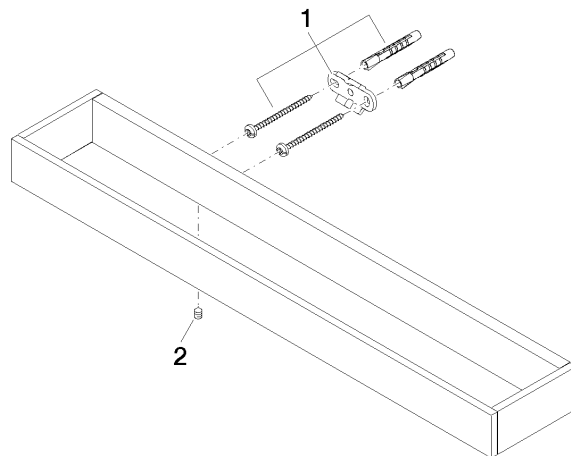

MEM Towel bar - Dark Chrome

83 070 780 Product version from 9/1/2022

- gauge 320 mm
- width 450mm
- height 35 mm
- 80mm projection

	Dark Chrome	83 070 780-19
	Chrome	83 070 780-00
	Brushed Platinum	83 070 780-06
	Platinum	83 070 780-08
	Brushed Durabronze (23kt Gold)	83 070 780-28
	Brushed Champagne (22kt Gold)	83 070 780-46
	Champagne (22kt Gold)	83 070 780-47
	Brushed Dark Platinum	83 070 780-99

MEM Towel bar - Dark Chrome

83 070 780 Product version from 9/1/2022

mm [inches]

MEM Towel bar - Dark Chrome

83 070 780 Product version from 9/1/2022

Parts for other finishes can be found here: [Chrome](#)

Spare parts list

No.	Item Number	Name	Quantity used	Delivery time
1	05 17 20 717 00 90	fixing set	2	2
2	90 31 11 004 00 90	pin	2	2