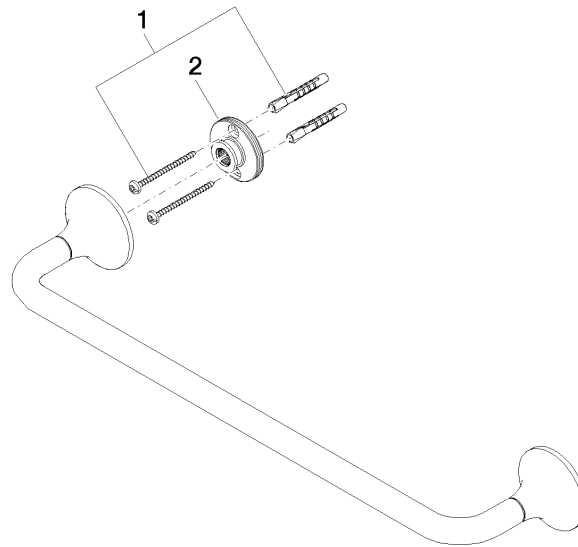

**VAIA Towel bar - Brushed Champagne (22kt Gold)**

83 070 809

- gauge 450 mm
- width 510mm
- height 60 mm
- 88mm projection

	Brushed Champagne (22kt Gold)	83 070 809-46
	Chrome	83 070 809-00
	Brushed Platinum	83 070 809-06
	Platinum	83 070 809-08
	Dark Chrome	83 070 809-19
	Brushed Durabronze (23kt Gold)	83 070 809-28
	Brushed Bronze	83 070 809-42
	Champagne (22kt Gold)	83 070 809-47
	Brushed Dark Platinum	83 070 809-99

# VAIA Towel bar - Brushed Champagne (22kt Gold)

83 070 809

mm [inches]

**VAIA Towel bar - Brushed Champagne (22kt Gold)**

83 070 809

Parts for other finishes can be found here: [Chrome](#)

**Spare parts list**

No.	Item Number	Name	Quantity used	Delivery time
1	05 30 31 025 00 90	fixing set	1	2
2	90 17 20 759 00 90	disc	1	2