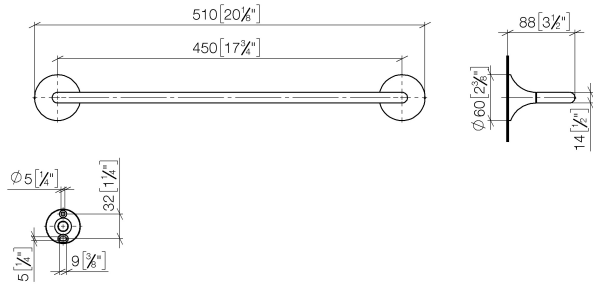

**VAIA Towel bar - Brushed Champagne (22kt Gold)**

83 070 809

- gauge 450 mm
- width 510mm
- height 60 mm
- 88mm projection

	Brushed Champagne (22kt Gold)	83 070 809-46
	Chrome	83 070 809-00
	Brushed Platinum	83 070 809-06
	Platinum	83 070 809-08
	Dark Chrome	83 070 809-19
	Brushed Durabronze (23kt Gold)	83 070 809-28
	Brushed Bronze	83 070 809-42
	Champagne (22kt Gold)	83 070 809-47
	Brushed Dark Platinum	83 070 809-99

# VAIA Towel bar - Brushed Champagne (22kt Gold)

83 070 809

mm [inches]

**VAIA Towel bar - Brushed Champagne (22kt Gold)**

83 070 809

Parts for other finishes can be found here: [Chrome](#)

**Spare parts list**

No.	Item Number	Name	Quantity used	Delivery time
1	05 30 31 025 00 90	fixing set	1	2
2	90 17 20 759 00 90	disc	1	2