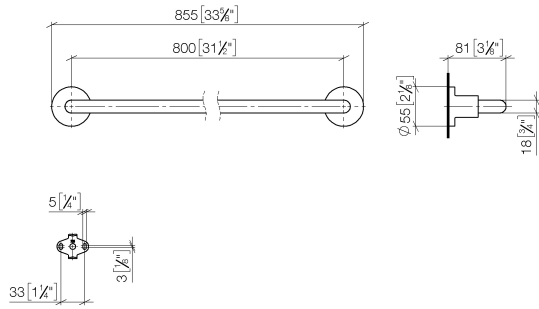

TARA Towel bar - Brushed Platinum

83 080 892 Product version from 4/1/2024

- gauge 800 mm
- width 855mm
- height 55 mm
- rosette Ø 55 mm
- 81mm projection

Fits TARA

	Brushed Platinum	83 080 892-06
	Chrome	83 080 892-00
	Platinum	83 080 892-08
	Dark Chrome	83 080 892-19
	Brushed Durabronze (23kt Gold)	83 080 892-28
	Matte Black	83 080 892-33
	Brushed Bronze	83 080 892-42
	Brushed Champagne (22kt Gold)	83 080 892-46
	Champagne (22kt Gold)	83 080 892-47
	Brushed Chrome	83 080 892-93
	Brushed Dark Platinum	83 080 892-99

TARA Towel bar - Brushed Platinum

83 080 892 Product version from 4/1/2024

mm [inches]

TARA Towel bar - Brushed Platinum

83 080 892 Product version from 4/1/2024

Parts for other finishes can be found here: [Chrome](#)

Spare parts list

No.	Item Number	Name	Quantity used	Delivery time
1	05 28 22 590 00-06	bar	1	10
2	08 17 89 505-06	holder	2	10
3	04 31 11 113 00 90	pin	2	2
4	09 30 11 046 90	disc	2	2
5	09 30 30 071 90	screw	2	2
6	05 17 20 739 00 90	fixing set	2	2