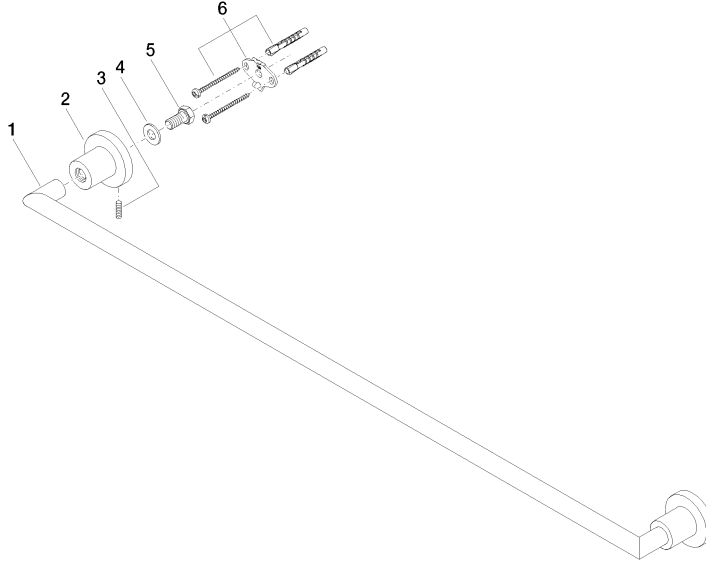

TARA Towel bar - Brushed Platinum

83 080 892 Product version from 4/1/2024

- gauge 800 mm
- width 855mm
- height 55 mm
- rosette Ø 55 mm
- 81mm projection

Fits TARA

	Brushed Platinum	83 080 892-06
	Chrome	83 080 892-00
	Platinum	83 080 892-08
	Dark Chrome	83 080 892-19
	Brushed Durabronze (23kt Gold)	83 080 892-28
	Matte Black	83 080 892-33
	Brushed Bronze	83 080 892-42
	Brushed Champagne (22kt Gold)	83 080 892-46
	Champagne (22kt Gold)	83 080 892-47
	Brushed Chrome	83 080 892-93
	Brushed Dark Platinum	83 080 892-99

TARA Towel bar - Brushed Platinum

83 080 892 Product version from 4/1/2024

mm [inches]

TARA Towel bar - Brushed Platinum

83 080 892 Product version from 4/1/2024

Parts for other finishes can be found here: [Chrome](#)

Spare parts list

No.	Item Number	Name	Quantity used	Delivery time
1	05 28 22 590 00-06	bar	1	10
2	08 17 89 505-06	holder	2	10
3	04 31 11 113 00 90	pin	2	2
4	09 30 11 046 90	disc	2	2
5	09 30 30 071 90	screw	2	2
6	05 17 20 739 00 90	fixing set	2	2