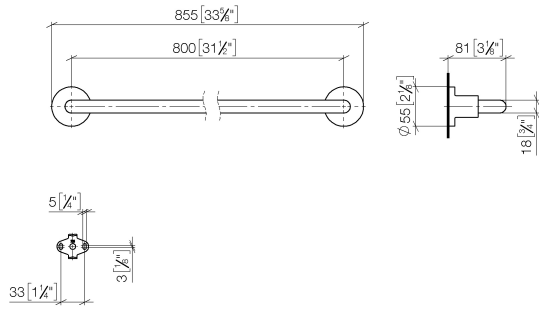

TARA Towel bar - Brushed Bronze

83 080 892 Product version from 4/1/2024

- gauge 800 mm
- width 855mm
- height 55 mm
- rosette Ø 55 mm
- 81mm projection

Fits TARA

	Brushed Bronze	83 080 892-42
	Chrome	83 080 892-00
	Brushed Platinum	83 080 892-06
	Platinum	83 080 892-08
	Dark Chrome	83 080 892-19
	Brushed Durabronze (23kt Gold)	83 080 892-28
	Matte Black	83 080 892-33
	Brushed Champagne (22kt Gold)	83 080 892-46
	Champagne (22kt Gold)	83 080 892-47
	Brushed Chrome	83 080 892-93
	Brushed Dark Platinum	83 080 892-99

TARA Towel bar - Brushed Bronze

83 080 892 Product version from 4/1/2024

mm [inches]

TARA Towel bar - Brushed Bronze

83 080 892 Product version from 4/1/2024

Parts for other finishes can be found here: [Chrome](#)

Spare parts list

No.	Item Number	Name	Quantity used	Delivery time
1	05 28 22 590 00-42	bar	1	60
2	08 17 89 505-42	holder	2	60
3	04 31 11 113 00 90	pin	2	2
4	09 30 11 046 90	disc	2	2
5	09 30 30 071 90	screw	2	2
6	05 17 20 739 00 90	fixing set	2	2