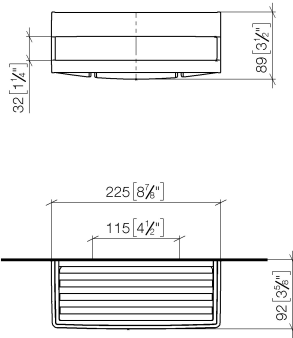

Shower basket for wall mounting - Chrome

83 290 832 Product version from 1/1/2023

- width 225mm
- Height: 89 mm
- Projection: 92 mm

	Chrome	83 290 832-00
	Soft Black	83 290 832-69

Shower basket for wall mounting - Chrome

83 290 832 Product version from 1/1/2023

mm [inches]

Shower basket for wall mounting - Chrome

83 290 832 Product version from 1/1/2023

Parts for other
finishes can be found
here: [Soft Black](#)

Spare parts list

No.	Item Number	Name	Quantity used	Delivery time
1	05 30 31 025 00 90	fixing set	1	2