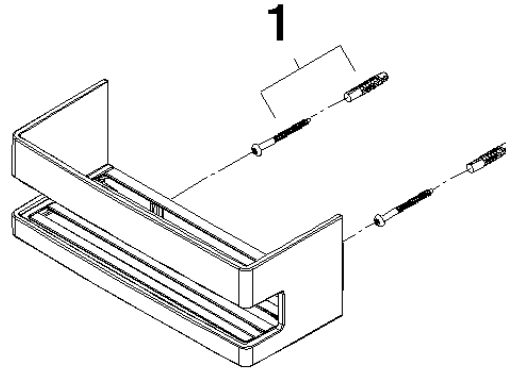

Shower basket for wall mounting - Chrome

83 290 832 Product version from 1/1/2023

- width 225mm
- Height: 89 mm
- Projection: 92 mm

	Chrome	83 290 832-00
	Soft Black	83 290 832-69

Shower basket for wall mounting - Chrome

83 290 832 Product version from 1/1/2023

mm [inches]

Shower basket for wall mounting - Chrome

83 290 832 Product version from 1/1/2023

Parts for other
finishes can be found
here: [Soft Black](#)

Spare parts list

No.	Item Number	Name	Quantity used	Delivery time
1	05 30 31 025 00 90	fixing set	1	2