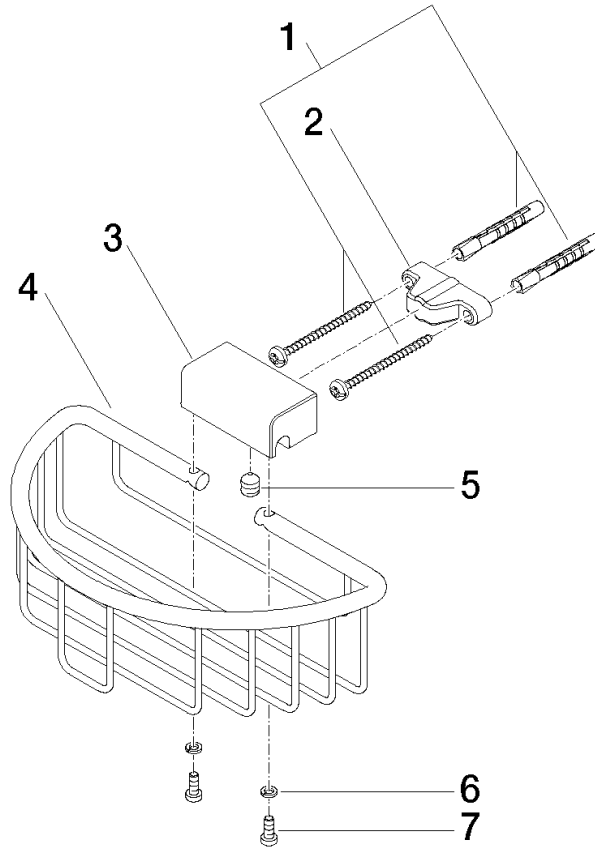

Shower basket for wall mounting - Platinum

83 290 970 Product version from 10/1/2023

- width 200mm
- height 70 mm
- 115mm projection

	Platinum	83 290 970-08
	Chrome	83 290 970-00
	Brushed Platinum	83 290 970-06
	Durabross (23kt Gold)	83 290 970-09
	Dark Chrome	83 290 970-19
	Light Gold	83 290 970-26
	Brushed Light Gold	83 290 970-27
	Brushed Durabross (23kt Gold)	83 290 970-28
	Matte Black	83 290 970-33
	Brushed Bronze	83 290 970-42
	Brushed Champagne (22kt Gold)	83 290 970-46
	Champagne (22kt Gold)	83 290 970-47
	Brushed Chrome	83 290 970-93
	Brushed Dark Platinum	83 290 970-99

Shower basket for wall mounting - Platinum

83 290 970 Product version from 10/1/2023

mm [inches]

Shower basket for wall mounting - Platinum

83 290 970 Product version from 10/1/2023

Parts for other finishes can be found here: [Chrome](#)

Spare parts list

No.	Item Number	Name	Quantity used	Delivery time
1	05 30 31 025 00 90	fixing set	1	2
2	09 17 20 030 90	holder	1	2
3	08 17 30 501-08	holder	1	40
4	08 18 90 907-08	basket	1	60
5	09 31 11 002 90	pin	1	2
6	90 30 11 029 00 90	disc	2	2
7	09 30 30 054 90	screw	2	2