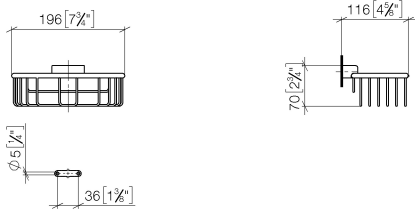

Shower basket for wall mounting - Platinum

83 290 970 Product version from 10/1/2023

- width 200mm
- height 70 mm
- 115mm projection

	Platinum	83 290 970-08
	Chrome	83 290 970-00
	Brushed Platinum	83 290 970-06
	Durabross (23kt Gold)	83 290 970-09
	Dark Chrome	83 290 970-19
	Light Gold	83 290 970-26
	Brushed Light Gold	83 290 970-27
	Brushed Durabross (23kt Gold)	83 290 970-28
	Matte Black	83 290 970-33
	Brushed Bronze	83 290 970-42
	Brushed Champagne (22kt Gold)	83 290 970-46
	Champagne (22kt Gold)	83 290 970-47
	Brushed Chrome	83 290 970-93
	Brushed Dark Platinum	83 290 970-99

Shower basket for wall mounting - Platinum

83 290 970 Product version from 10/1/2023

mm [inches]

Shower basket for wall mounting - Platinum

83 290 970 Product version from 10/1/2023

Parts for other finishes can be found here: [Chrome](#)

Spare parts list

No.	Item Number	Name	Quantity used	Delivery time
1	05 30 31 025 00 90	fixing set	1	2
2	09 17 20 030 90	holder	1	2
3	08 17 30 501-08	holder	1	40
4	08 18 90 907-08	basket	1	60
5	09 31 11 002 90	pin	1	2
6	90 30 11 029 00 90	disc	2	2
7	09 30 30 054 90	screw	2	2