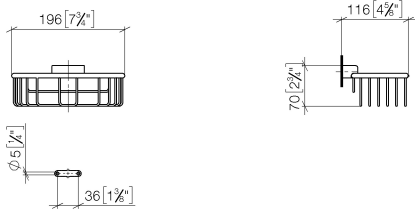

Shower basket for wall mounting - Durabronze (23kt Gold)

83 290 970 Product version from 10/1/2023

- width 200mm
- height 70 mm
- 115mm projection

	Durabronze (23kt Gold)	83 290 970-09
	Chrome	83 290 970-00
	Brushed Platinum	83 290 970-06
	Platinum	83 290 970-08
	Dark Chrome	83 290 970-19
	Light Gold	83 290 970-26
	Brushed Light Gold	83 290 970-27
	Brushed Durabronze (23kt Gold)	83 290 970-28
	Matte Black	83 290 970-33
	Brushed Bronze	83 290 970-42
	Brushed Champagne (22kt Gold)	83 290 970-46
	Champagne (22kt Gold)	83 290 970-47
	Brushed Chrome	83 290 970-93
	Brushed Dark Platinum	83 290 970-99

Shower basket for wall mounting - Durabronz (23kt Gold)

83 290 970 Product version from 10/1/2023

mm [inches]

Shower basket for wall mounting - Durabronz (23kt Gold)

83 290 970 Product version from 10/1/2023