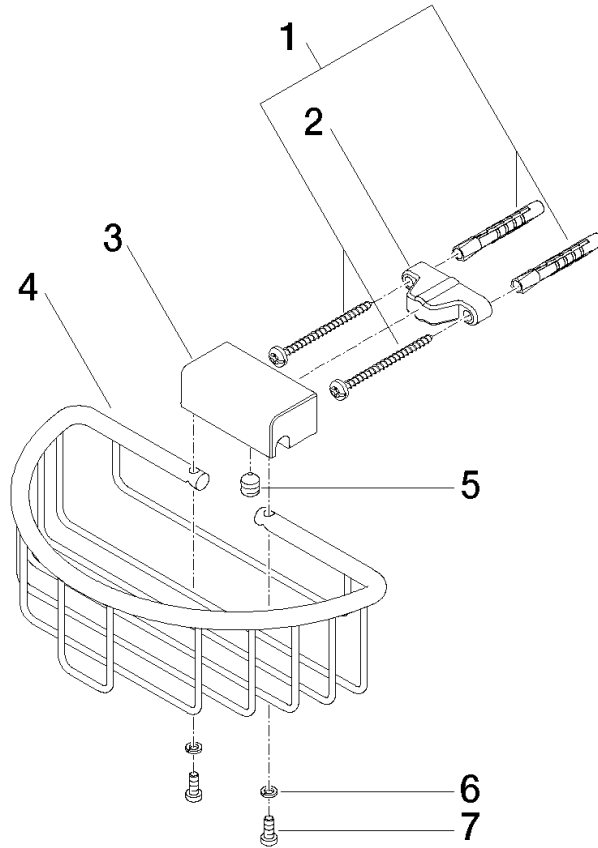

Shower basket for wall mounting - Durabronze (23kt Gold)

83 290 970 Product version from 10/1/2023

- width 200mm
- height 70 mm
- 115mm projection

	Durabronze (23kt Gold)	83 290 970-09
	Chrome	83 290 970-00
	Brushed Platinum	83 290 970-06
	Platinum	83 290 970-08
	Dark Chrome	83 290 970-19
	Light Gold	83 290 970-26
	Brushed Light Gold	83 290 970-27
	Brushed Durabronze (23kt Gold)	83 290 970-28
	Matte Black	83 290 970-33
	Brushed Bronze	83 290 970-42
	Brushed Champagne (22kt Gold)	83 290 970-46
	Champagne (22kt Gold)	83 290 970-47
	Brushed Chrome	83 290 970-93
	Brushed Dark Platinum	83 290 970-99

Shower basket for wall mounting - Durabronz (23kt Gold)

83 290 970 Product version from 10/1/2023

mm [inches]

Shower basket for wall mounting - Durabronz (23kt Gold)

83 290 970 Product version from 10/1/2023

Parts for other finishes can be found here: [Chrome](#)

Spare parts list

No.	Item Number	Name	Quantity used	Delivery time
1	05 30 31 025 00 90	fixing set	1	2
2	09 17 20 030 90	holder	1	2
3	08 17 30 501-09	holder	1	60
4	08 18 90 907-09	basket	1	60
5	09 31 11 002 90	pin	1	2
6	90 30 11 029 00 90	disc	2	2
7	09 30 30 054 90	screw	2	2