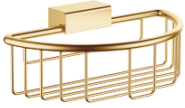

Shower basket for wall mounting - Brushed Durabronze (23kt Gold)

83 290 970 Product version from 10/1/2023

- width 200mm
- height 70 mm
- 115mm projection

	Brushed Durabronze (23kt Gold)	83 290 970-28
	Chrome	83 290 970-00
	Brushed Platinum	83 290 970-06
	Platinum	83 290 970-08
	Durabronze (23kt Gold)	83 290 970-09
	Dark Chrome	83 290 970-19
	Light Gold	83 290 970-26
	Brushed Light Gold	83 290 970-27
	Matte Black	83 290 970-33
	Brushed Bronze	83 290 970-42
	Brushed Champagne (22kt Gold)	83 290 970-46
	Champagne (22kt Gold)	83 290 970-47
	Brushed Chrome	83 290 970-93
	Brushed Dark Platinum	83 290 970-99

Shower basket for wall mounting - Brushed Durabronz (23kt Gold)

83 290 970 Product version from 10/1/2023

mm [inches]

Shower basket for wall mounting - Brushed Durabronz (23kt Gold)

83 290 970 Product version from 10/1/2023