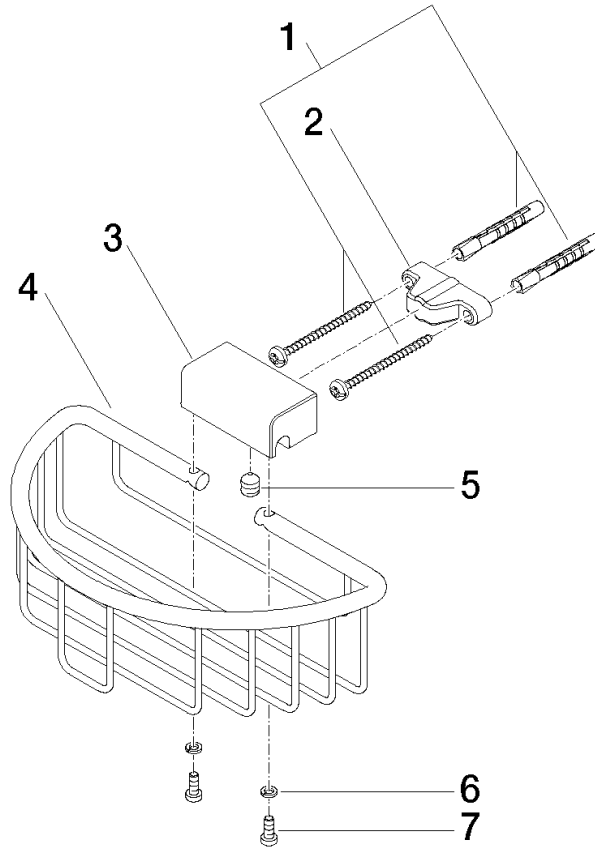

Shower basket for wall mounting - Brushed Durabronze (23kt Gold)

83 290 970 Product version from 10/1/2023

- width 200mm
- height 70 mm
- 115mm projection

	Brushed Durabronze (23kt Gold)	83 290 970-28
	Chrome	83 290 970-00
	Brushed Platinum	83 290 970-06
	Platinum	83 290 970-08
	Durabronze (23kt Gold)	83 290 970-09
	Dark Chrome	83 290 970-19
	Light Gold	83 290 970-26
	Brushed Light Gold	83 290 970-27
	Matte Black	83 290 970-33
	Brushed Bronze	83 290 970-42
	Brushed Champagne (22kt Gold)	83 290 970-46
	Champagne (22kt Gold)	83 290 970-47
	Brushed Chrome	83 290 970-93
	Brushed Dark Platinum	83 290 970-99

Shower basket for wall mounting - Brushed Durabronz (23kt Gold)

83 290 970 Product version from 10/1/2023

mm [inches]

Shower basket for wall mounting - Brushed Durabronz (23kt Gold)

83 290 970 Product version from 10/1/2023

Parts for other finishes can be found here: [Chrome](#)

Spare parts list

No.	Item Number	Name	Quantity used	Delivery time
1	05 30 31 025 00 90	fixing set	1	2
2	09 17 20 030 90	holder	1	2
3	08 17 30 501-28	holder	1	20
4	08 18 90 907-28	basket	1	20
5	09 31 11 002 90	pin	1	2
6	90 30 11 029 00 90	disc	2	2
7	09 30 30 054 90	screw	2	2