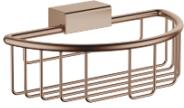

Shower basket for wall mounting - Brushed Bronze

MADISON

83 290 970

- width 200mm
- height 70 mm
- 115mm projection

Fits: MADISON, MEM, TARA, CL.1, LISSÉ,
VAIA, META, CYO

| | | |
|--|--------------------------------|---------------|
|  | Brushed Bronze | 83 290 970-42 |
|  | Chrome | 83 290 970-00 |
|  | Brushed Platinum | 83 290 970-06 |
|  | Platinum | 83 290 970-08 |
|  | Durabronze (23kt Gold) | 83 290 970-09 |
|  | Dark Chrome | 83 290 970-19 |
|  | Light Gold | 83 290 970-26 |
|  | Brushed Light Gold | 83 290 970-27 |
|  | Brushed Durabronze (23kt Gold) | 83 290 970-28 |
|  | Matte Black | 83 290 970-33 |
|  | Brushed Champagne (22kt Gold) | 83 290 970-46 |
|  | Champagne (22kt Gold) | 83 290 970-47 |
|  | Brushed Chrome | 83 290 970-93 |
|  | Brushed Dark Platinum | 83 290 970-99 |

83 290 970

mm [inches]

83 290 970

Product version from 10/1/2023

Parts for other finishes can be found here: [Chrome](#)

Shower basket for wall mounting - Brushed Bronze

MADISON

83 290 970