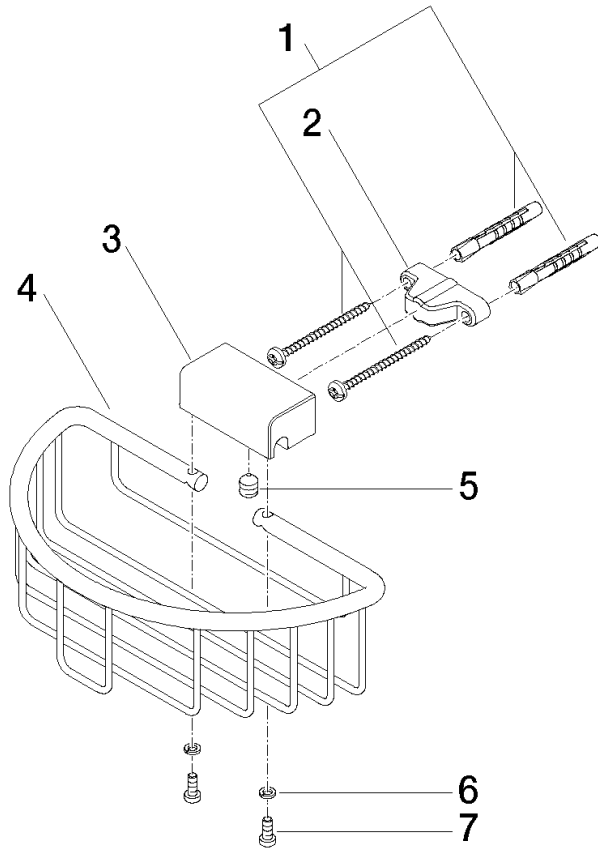

Shower basket for wall mounting - Brushed Bronze

MADISON

83 290 970

- width 200mm
- height 70 mm
- 115mm projection

Fits: MADISON, MEM, TARA, CL.1, LISSÉ,
VAIA, META, CYO

| | | |
|--|--------------------------------|---------------|
|  | Brushed Bronze | 83 290 970-42 |
|  | Chrome | 83 290 970-00 |
|  | Brushed Platinum | 83 290 970-06 |
|  | Platinum | 83 290 970-08 |
|  | Durabronze (23kt Gold) | 83 290 970-09 |
|  | Dark Chrome | 83 290 970-19 |
|  | Light Gold | 83 290 970-26 |
|  | Brushed Light Gold | 83 290 970-27 |
|  | Brushed Durabronze (23kt Gold) | 83 290 970-28 |
|  | Matte Black | 83 290 970-33 |
|  | Brushed Champagne (22kt Gold) | 83 290 970-46 |
|  | Champagne (22kt Gold) | 83 290 970-47 |
|  | Brushed Chrome | 83 290 970-93 |
|  | Brushed Dark Platinum | 83 290 970-99 |

83 290 970

mm [inches]

83 290 970

Product version from 10/1/2023

Parts for other finishes can be found here: [Chrome](#)

Shower basket for wall mounting - Brushed Bronze

MADISON

83 290 970

Spare parts list

Product version from 10/1/2023

| No. | Item Number | Name | Quantity used | Delivery time |
|-----|--------------------|------------|---------------|---------------|
| | 05 30 31 025 00 90 | fixing set | 9 | 2 |