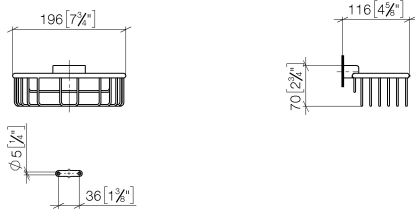

Shower basket for wall mounting - Brushed Bronze

MADISON

83 290 970

- width 200mm
- height 70 mm
- 115mm projection

Fits: MADISON, MEM, TARA, CL.1, LISSÉ,
VAIA, META, CYO

| | | |
|--|--------------------------------|---------------|
|  | Brushed Bronze | 83 290 970-42 |
|  | Chrome | 83 290 970-00 |
|  | Brushed Platinum | 83 290 970-06 |
|  | Platinum | 83 290 970-08 |
|  | Durabronze (23kt Gold) | 83 290 970-09 |
|  | Dark Chrome | 83 290 970-19 |
|  | Light Gold | 83 290 970-26 |
|  | Brushed Light Gold | 83 290 970-27 |
|  | Brushed Durabronze (23kt Gold) | 83 290 970-28 |
|  | Matte Black | 83 290 970-33 |
|  | Brushed Champagne (22kt Gold) | 83 290 970-46 |
|  | Champagne (22kt Gold) | 83 290 970-47 |
|  | Brushed Chrome | 83 290 970-93 |
|  | Brushed Dark Platinum | 83 290 970-99 |

83 290 970

mm [inches]

83 290 970

Product version from 10/1/2023

Parts for other finishes can be found here: [Chrome](#)

Shower basket for wall mounting - Brushed Bronze

MADISON

83 290 970