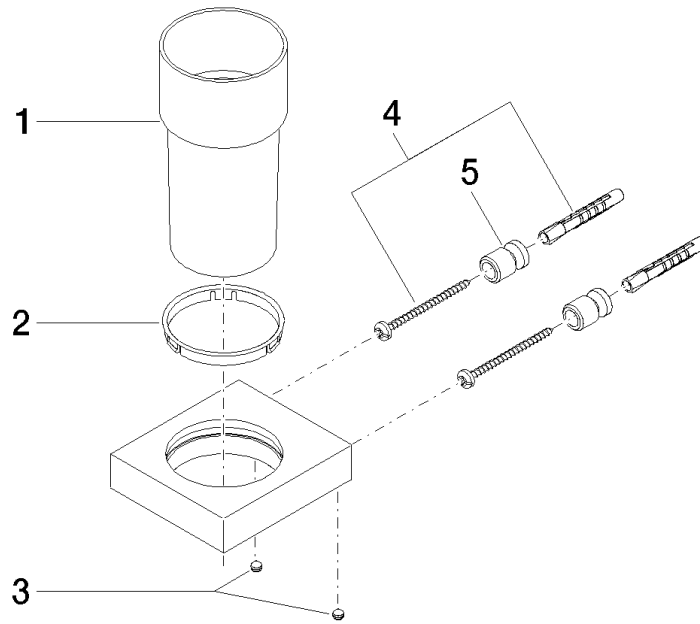

Tumbler holder wall model - Brushed Champagne (22kt Gold)

83 400 780

- crystal glass
- width 75mm
- height 118 mm
- 85mm projection

	Brushed Champagne (22kt Gold)	83 400 780-46
	Chrome	83 400 780-00
	Brushed Platinum	83 400 780-06
	Platinum	83 400 780-08
	Dark Chrome	83 400 780-19
	Brushed Durabronze (23kt Gold)	83 400 780-28
	Champagne (22kt Gold)	83 400 780-47
	Brushed Dark Platinum	83 400 780-99

Tumbler holder wall model - Brushed Champagne (22kt Gold)

83 400 780

mm [inches]

Tumbler holder wall model - Brushed Champagne (22kt Gold)

83 400 780

Parts for other finishes can be found here: [Chrome](#)

Spare parts list

No.	Item Number	Name	Quantity used	Delivery time
1	90 90 00 008 00 84	glass	1	2
2	08 28 10 500 91	ring	1	2
3	09 31 11 148 90	pin	2	2
4	05 17 20 726 02 90	fixing set	2	2
5	08 17 20 726 90	holder	2	2