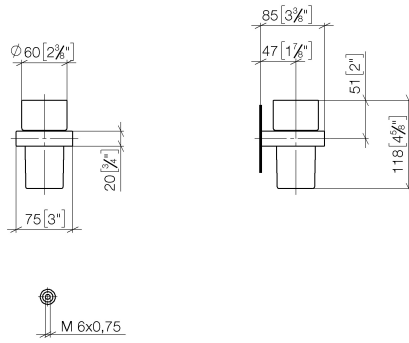

Tumbler holder wall model - Brushed Champagne (22kt Gold)

83 400 780

- crystal glass
- width 75mm
- height 118 mm
- 85mm projection

	Brushed Champagne (22kt Gold)	83 400 780-46
	Chrome	83 400 780-00
	Brushed Platinum	83 400 780-06
	Platinum	83 400 780-08
	Dark Chrome	83 400 780-19
	Brushed Durabronze (23kt Gold)	83 400 780-28
	Champagne (22kt Gold)	83 400 780-47
	Brushed Dark Platinum	83 400 780-99

Tumbler holder wall model - Brushed Champagne (22kt Gold)

83 400 780

mm [inches]

Tumbler holder wall model - Brushed Champagne (22kt Gold)

83 400 780

Parts for other finishes can be found here: [Chrome](#)

Spare parts list

No.	Item Number	Name	Quantity used	Delivery time
1	90 90 00 008 00 84	glass	1	2
2	08 28 10 500 91	ring	1	2
3	09 31 11 148 90	pin	2	2
4	05 17 20 726 02 90	fixing set	2	2
5	08 17 20 726 90	holder	2	2