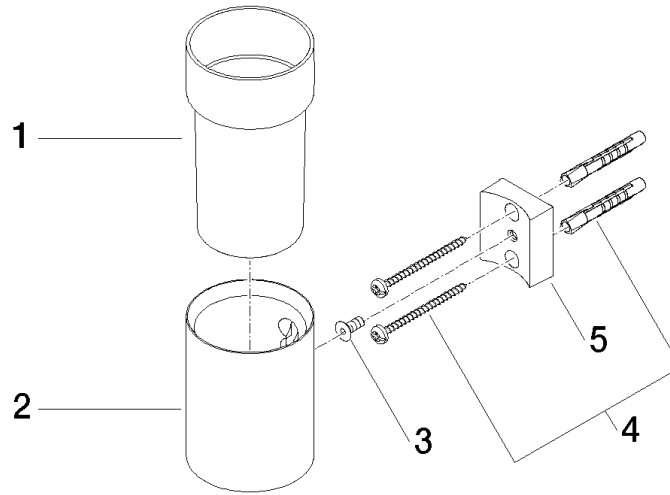

## Tumbler holder wall model - Chrome

83 400 979 Product version from 10/1/2023

- crystal glass, transparent
- width 60mm
- height 120 mm
- 110mm projection

|   |                                |               |
|---|--------------------------------|---------------|
|    | Chrome                         | 83 400 979-00 |
|    | Brushed Platinum               | 83 400 979-06 |
|    | Platinum                       | 83 400 979-08 |
|    | Durabronze (23kt Gold)         | 83 400 979-09 |
|    | Dark Chrome                    | 83 400 979-19 |
|    | Light Gold                     | 83 400 979-26 |
|    | Brushed Light Gold             | 83 400 979-27 |
|    | Brushed Durabronze (23kt Gold) | 83 400 979-28 |
|    | Matte Black                    | 83 400 979-33 |
|    | Brushed Bronze                 | 83 400 979-42 |
|   | Brushed Champagne (22kt Gold)  | 83 400 979-46 |
|  | Champagne (22kt Gold)          | 83 400 979-47 |
|  | Brushed Chrome                 | 83 400 979-93 |
|  | Brushed Dark Platinum          | 83 400 979-99 |

## Tumbler holder wall model - Chrome

83 400 979 Product version from 10/1/2023

mm [inches]

## Tumbler holder wall model - Chrome

83 400 979 Product version from 10/1/2023

Parts for other finishes can be found here: [Brushed](#)  
[Platinum](#)

### Spare parts list

| No. | Item Number        | Name       | Quantity used | Delivery time |
|-----|--------------------|------------|---------------|---------------|
| 1   | 90 90 00 008 00 84 | glass      | 1             | 2             |
| 2   | 08 17 97 569-00    | holder     | 1             | 10            |
| 3   | 09 30 30 117 90    | screw      | 1             | 2             |
| 4   | 05 30 31 025 00 90 | fixing set | 1             | 2             |
| 5   | 08 10 10 530-00    | holder     | 1             | 10            |