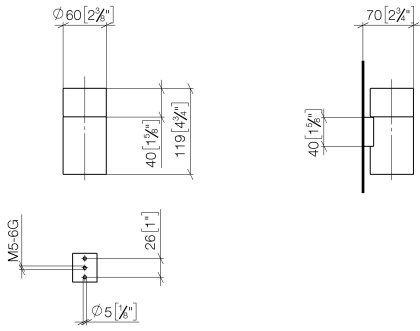

## Tumbler holder wall model - Chrome

83 400 979 Product version from 10/1/2023

- crystal glass, transparent
- width 60mm
- height 120 mm
- 110mm projection

|   |                                |               |
|---|--------------------------------|---------------|
|    | Chrome                         | 83 400 979-00 |
|    | Brushed Platinum               | 83 400 979-06 |
|    | Platinum                       | 83 400 979-08 |
|    | Durabronze (23kt Gold)         | 83 400 979-09 |
|    | Dark Chrome                    | 83 400 979-19 |
|    | Light Gold                     | 83 400 979-26 |
|    | Brushed Light Gold             | 83 400 979-27 |
|    | Brushed Durabronze (23kt Gold) | 83 400 979-28 |
|    | Matte Black                    | 83 400 979-33 |
|    | Brushed Bronze                 | 83 400 979-42 |
|   | Brushed Champagne (22kt Gold)  | 83 400 979-46 |
|  | Champagne (22kt Gold)          | 83 400 979-47 |
|  | Brushed Chrome                 | 83 400 979-93 |
|  | Brushed Dark Platinum          | 83 400 979-99 |

## Tumbler holder wall model - Chrome

83 400 979 Product version from 10/1/2023

mm [inches]