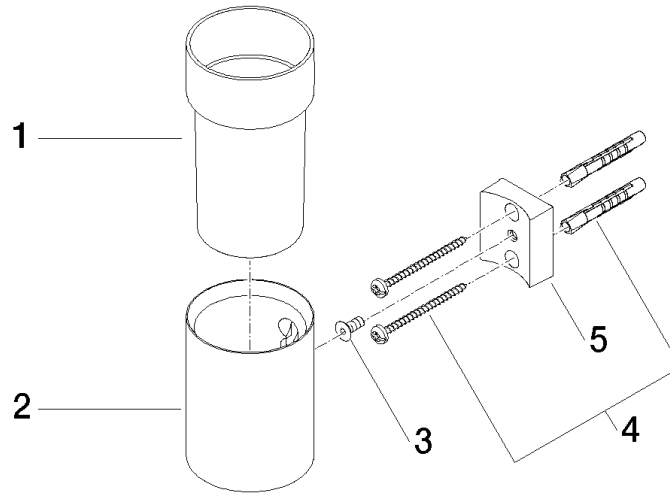

Tumbler holder wall model - Brushed Platinum

83 400 979 Product version from 10/1/2023

- crystal glass, transparent
- width 60mm
- height 120 mm
- 110mm projection

	Brushed Platinum	83 400 979-06
	Chrome	83 400 979-00
	Platinum	83 400 979-08
	Durabronze (23kt Gold)	83 400 979-09
	Dark Chrome	83 400 979-19
	Light Gold	83 400 979-26
	Brushed Light Gold	83 400 979-27
	Brushed Durabronze (23kt Gold)	83 400 979-28
	Matte Black	83 400 979-33
	Brushed Bronze	83 400 979-42
	Brushed Champagne (22kt Gold)	83 400 979-46
	Champagne (22kt Gold)	83 400 979-47
	Brushed Chrome	83 400 979-93
	Brushed Dark Platinum	83 400 979-99

Tumbler holder wall model - Brushed Platinum

83 400 979 Product version from 10/1/2023

mm [inches]

Tumbler holder wall model - Brushed Platinum

83 400 979 Product version from 10/1/2023

Parts for other finishes can be found here: [Chrome](#)

Spare parts list

No.	Item Number	Name	Quantity used	Delivery time
1	90 90 00 008 00 84	glass	1	2
2	08 17 97 569-06	holder	1	10
3	09 30 30 117 90	screw	1	2
4	05 30 31 025 00 90	fixing set	1	2
5	08 10 10 530-06	holder	1	10