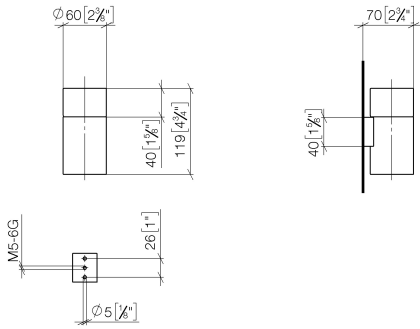

Tumbler holder wall model - Brushed Platinum

83 400 979 Product version from 10/1/2023

- crystal glass, transparent
- width 60mm
- height 120 mm
- 110mm projection

	Brushed Platinum	83 400 979-06
	Chrome	83 400 979-00
	Platinum	83 400 979-08
	Durabronze (23kt Gold)	83 400 979-09
	Dark Chrome	83 400 979-19
	Light Gold	83 400 979-26
	Brushed Light Gold	83 400 979-27
	Brushed Durabronze (23kt Gold)	83 400 979-28
	Matte Black	83 400 979-33
	Brushed Bronze	83 400 979-42
	Brushed Champagne (22kt Gold)	83 400 979-46
	Champagne (22kt Gold)	83 400 979-47
	Brushed Chrome	83 400 979-93
	Brushed Dark Platinum	83 400 979-99

Tumbler holder wall model - Brushed Platinum

83 400 979 Product version from 10/1/2023

mm [inches]

Tumbler holder wall model - Brushed Platinum

83 400 979 Product version from 10/1/2023

Parts for other finishes can be found here: [Chrome](#)

Spare parts list

No.	Item Number	Name	Quantity used	Delivery time
1	90 90 00 008 00 84	glass	1	2
2	08 17 97 569-06	holder	1	10
3	09 30 30 117 90	screw	1	2
4	05 30 31 025 00 90	fixing set	1	2
5	08 10 10 530-06	holder	1	10