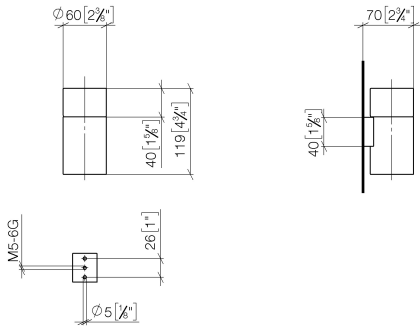

## Tumbler holder wall model - Dark Chrome

83 400 979

- crystal glass, transparent
- width 60mm
- height 120 mm
- 110mm projection

	Dark Chrome	83 400 979-19
	Chrome	83 400 979-00
	Brushed Platinum	83 400 979-06
	Platinum	83 400 979-08
	Durabress (23kt Gold)	83 400 979-09
	Light Gold	83 400 979-26
	Brushed Light Gold	83 400 979-27
	Brushed Durabress (23kt Gold)	83 400 979-28
	Matte Black	83 400 979-33
	Brushed Bronze	83 400 979-42
	Brushed Champagne (22kt Gold)	83 400 979-46
	Champagne (22kt Gold)	83 400 979-47
	Brushed Chrome	83 400 979-93
	Brushed Dark Platinum	83 400 979-99

## Tumbler holder wall model - Dark Chrome

---

83 400 979

mm [inches]