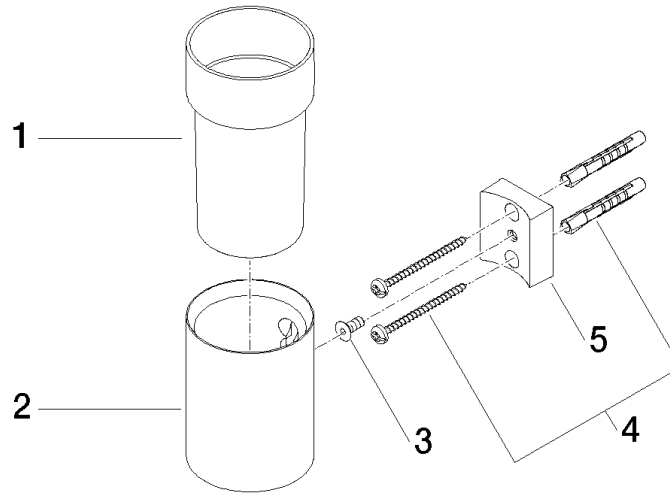

## Tumbler holder wall model - Light Gold

83 400 979 Product version from 10/1/2023

- crystal glass, transparent
- width 60mm
- height 120 mm
- 110mm projection

	Light Gold	83 400 979-26
	Chrome	83 400 979-00
	Brushed Platinum	83 400 979-06
	Platinum	83 400 979-08
	Durabress (23kt Gold)	83 400 979-09
	Dark Chrome	83 400 979-19
	Brushed Light Gold	83 400 979-27
	Brushed Durabress (23kt Gold)	83 400 979-28
	Matte Black	83 400 979-33
	Brushed Bronze	83 400 979-42
	Brushed Champagne (22kt Gold)	83 400 979-46
	Champagne (22kt Gold)	83 400 979-47
	Brushed Chrome	83 400 979-93
	Brushed Dark Platinum	83 400 979-99

## Tumbler holder wall model - Light Gold

83 400 979 Product version from 10/1/2023

mm [inches]

### Spare parts list

No.	Item Number	Name	Quantity used	Delivery time
1	90 90 00 008 00 84	glass	1	2
2	08 17 97 569-26	holder	1	60
3	09 30 30 117 90	screw	1	2
4	05 30 31 025 00 90	fixing set	1	2
5	08 10 10 530-26	holder	1	60