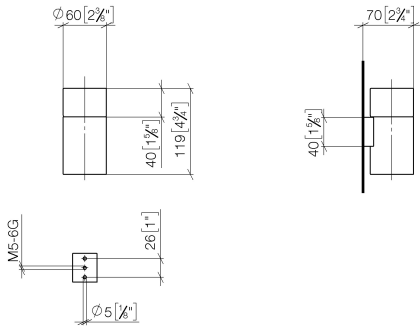

## Tumbler holder wall model - Light Gold

83 400 979 Product version from 10/1/2023

- crystal glass, transparent
- width 60mm
- height 120 mm
- 110mm projection

	Light Gold	83 400 979-26
	Chrome	83 400 979-00
	Brushed Platinum	83 400 979-06
	Platinum	83 400 979-08
	Durabress (23kt Gold)	83 400 979-09
	Dark Chrome	83 400 979-19
	Brushed Light Gold	83 400 979-27
	Brushed Durabress (23kt Gold)	83 400 979-28
	Matte Black	83 400 979-33
	Brushed Bronze	83 400 979-42
	Brushed Champagne (22kt Gold)	83 400 979-46
	Champagne (22kt Gold)	83 400 979-47
	Brushed Chrome	83 400 979-93
	Brushed Dark Platinum	83 400 979-99

## Tumbler holder wall model - Light Gold

83 400 979 Product version from 10/1/2023

mm [inches]

### Spare parts list

No.	Item Number	Name	Quantity used	Delivery time
1	90 90 00 008 00 84	glass	1	2
2	08 17 97 569-26	holder	1	60
3	09 30 30 117 90	screw	1	2
4	05 30 31 025 00 90	fixing set	1	2
5	08 10 10 530-26	holder	1	60