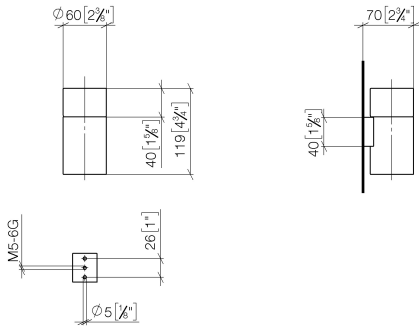

Tumbler holder wall model - Brushed Dark Platinum

83 400 979 Product version from 10/1/2023

- crystal glass, transparent
- width 60mm
- height 120 mm
- 110mm projection

	Brushed Dark Platinum	83 400 979-99
	Chrome	83 400 979-00
	Brushed Platinum	83 400 979-06
	Platinum	83 400 979-08
	Durabrand (23kt Gold)	83 400 979-09
	Dark Chrome	83 400 979-19
	Light Gold	83 400 979-26
	Brushed Light Gold	83 400 979-27
	Brushed Durabrand (23kt Gold)	83 400 979-28
	Matte Black	83 400 979-33
	Brushed Bronze	83 400 979-42
	Brushed Champagne (22kt Gold)	83 400 979-46
	Champagne (22kt Gold)	83 400 979-47
	Brushed Chrome	83 400 979-93

Tumbler holder wall model - Brushed Dark Platinum

83 400 979 Product version from 10/1/2023

mm [inches]

Tumbler holder wall model - Brushed Dark Platinum

83 400 979 Product version from 10/1/2023

Parts for other finishes can be found here: [Chrome](#)

Spare parts list

No.	Item Number	Name	Quantity used	Delivery time
1	90 90 00 008 00 84	glass	1	2
2	08 17 97 569-99	holder	1	20
3	09 30 30 117 90	screw	1	2
4	05 30 31 025 00 90	fixing set	1	2
5	08 10 10 530-99	holder	1	20