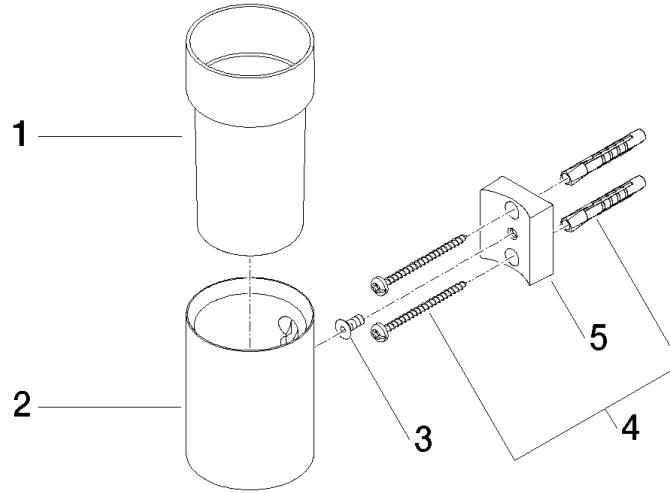

Tumbler holder wall model - Brushed Dark Platinum

83 400 979 Product version from 10/1/2023

- crystal glass, transparent
- width 60mm
- height 120 mm
- 110mm projection

	Brushed Dark Platinum	83 400 979-99
	Chrome	83 400 979-00
	Brushed Platinum	83 400 979-06
	Platinum	83 400 979-08
	Durabrand (23kt Gold)	83 400 979-09
	Dark Chrome	83 400 979-19
	Light Gold	83 400 979-26
	Brushed Light Gold	83 400 979-27
	Brushed Durabrand (23kt Gold)	83 400 979-28
	Matte Black	83 400 979-33
	Brushed Bronze	83 400 979-42
	Brushed Champagne (22kt Gold)	83 400 979-46
	Champagne (22kt Gold)	83 400 979-47
	Brushed Chrome	83 400 979-93

Tumbler holder wall model - Brushed Dark Platinum

83 400 979 Product version from 10/1/2023

mm [inches]

Tumbler holder wall model - Brushed Dark Platinum

83 400 979 Product version from 10/1/2023

Parts for other finishes can be found here: [Chrome](#)

Spare parts list

No.	Item Number	Name	Quantity used	Delivery time
1	90 90 00 008 00 84	glass	1	2
2	08 17 97 569-99	holder	1	20
3	09 30 30 117 90	screw	1	2
4	05 30 31 025 00 90	fixing set	1	2
5	08 10 10 530-99	holder	1	20