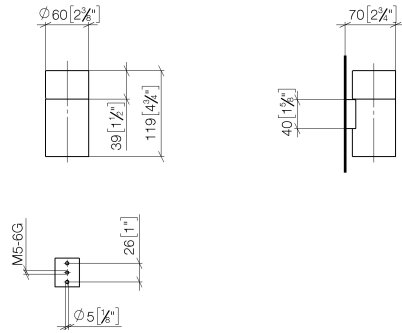

## Tumbler holder wall model - Brushed Durabross (23kt Gold)

83 401 979 Product version from 10/1/2023

- crystal glass brush holder, matte
- width 60mm
- height 120 mm
- 110mm projection

	Brushed Durabross (23kt Gold)	83 401 979-28
	Chrome	83 401 979-00
	Brushed Platinum	83 401 979-06
	Platinum	83 401 979-08
	Durabross (23kt Gold)	83 401 979-09
	Dark Chrome	83 401 979-19
	Light Gold	83 401 979-26
	Brushed Light Gold	83 401 979-27
	Matte Black	83 401 979-33
	Brushed Bronze	83 401 979-42
	Brushed Champagne (22kt Gold)	83 401 979-46
	Champagne (22kt Gold)	83 401 979-47
	Brushed Chrome	83 401 979-93
	Brushed Dark Platinum	83 401 979-99

## Tumbler holder wall model - Brushed Durabronz (23kt Gold)

83 401 979 Product version from 10/1/2023

mm [inches]

**Tumbler holder wall model - Brushed Durabrass (23kt Gold)**

83 401 979 Product version from 10/1/2023

**Spare parts list**

No.	Item Number	Name	Quantity used	Delivery time
1	08 90 00 008 82	Crystal tumbler -	1	2
2	08 17 97 569-28	holder	1	20
3	09 30 30 117 90	screw	1	2
4	05 30 31 025 00 90	fixing set	1	2
5	08 10 10 530-28	holder	1	20