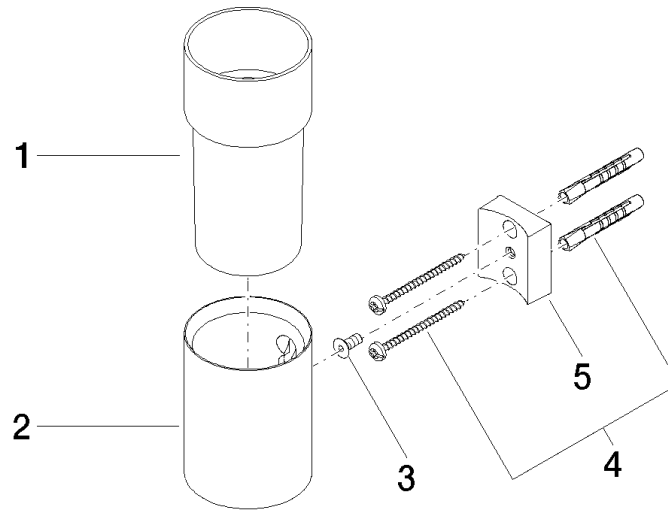

## Tumbler holder wall model - Brushed Durabross (23kt Gold)

83 401 979 Product version from 10/1/2023

- crystal glass brush holder, matte
- width 60mm
- height 120 mm
- 110mm projection

	Brushed Durabross (23kt Gold)	83 401 979-28
	Chrome	83 401 979-00
	Brushed Platinum	83 401 979-06
	Platinum	83 401 979-08
	Durabross (23kt Gold)	83 401 979-09
	Dark Chrome	83 401 979-19
	Light Gold	83 401 979-26
	Brushed Light Gold	83 401 979-27
	Matte Black	83 401 979-33
	Brushed Bronze	83 401 979-42
	Brushed Champagne (22kt Gold)	83 401 979-46
	Champagne (22kt Gold)	83 401 979-47
	Brushed Chrome	83 401 979-93
	Brushed Dark Platinum	83 401 979-99

## Tumbler holder wall model - Brushed Durabronz (23kt Gold)

83 401 979 Product version from 10/1/2023

mm [inches]

**Tumbler holder wall model - Brushed Durabrass (23kt Gold)**

83 401 979 Product version from 10/1/2023

**Spare parts list**

No.	Item Number	Name	Quantity used	Delivery time
1	08 90 00 008 82	Crystal tumbler -	1	2
2	08 17 97 569-28	holder	1	20
3	09 30 30 117 90	screw	1	2
4	05 30 31 025 00 90	fixing set	1	2
5	08 10 10 530-28	holder	1	20