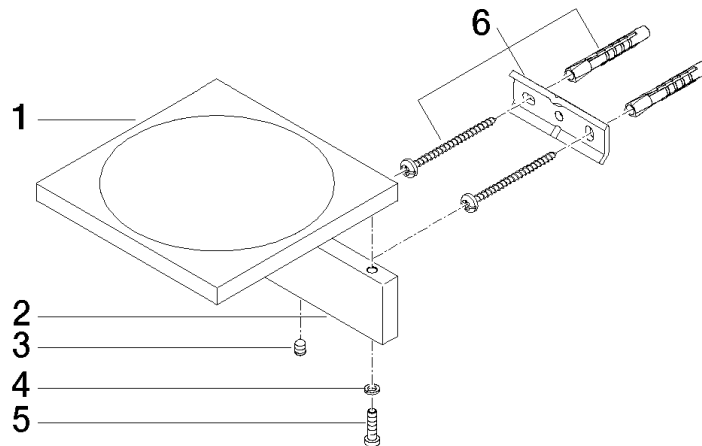

**Soap dish wall model - Chrome**

---

83 410 780

- width 120mm
- height 45 mm
- 120mm projection

	Chrome	83 410 780-00
	Brushed Platinum	83 410 780-06
	Platinum	83 410 780-08
	Dark Chrome	83 410 780-19
	Brushed Durabronze (23kt Gold)	83 410 780-28
	Brushed Champagne (22kt Gold)	83 410 780-46
	Champagne (22kt Gold)	83 410 780-47
	Brushed Dark Platinum	83 410 780-99

## Soap dish wall model - Chrome

---

83 410 780

mm [inches]

### Spare parts list

No.	Item Number	Name	Quantity used	Delivery time
1	08 17 78 601-00	dish	1	60
2	08 17 78 507-00	holder	1	60
3	90 31 11 112 00 90	pin	1	2
4	90 30 11 029 00 90	disc	2	2
5	09 30 30 069 90	screw	2	2
6	05 17 20 718 00 90	fixing set	1	2