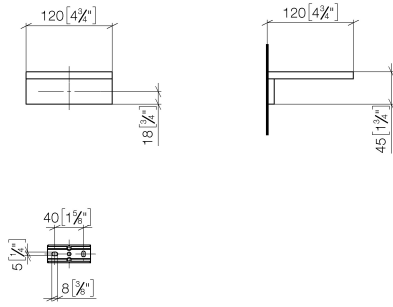

**Soap dish wall model - Chrome**

---

83 410 780

- width 120mm
- height 45 mm
- 120mm projection

	Chrome	83 410 780-00
	Brushed Platinum	83 410 780-06
	Platinum	83 410 780-08
	Dark Chrome	83 410 780-19
	Brushed Durabronze (23kt Gold)	83 410 780-28
	Brushed Champagne (22kt Gold)	83 410 780-46
	Champagne (22kt Gold)	83 410 780-47
	Brushed Dark Platinum	83 410 780-99

## Soap dish wall model - Chrome

---

83 410 780

mm [inches]

## Soap dish wall model - Chrome

83 410 780

Parts for other finishes can be found here: [Brushed](#)  
[Platinum](#)

### Spare parts list

No.	Item Number	Name	Quantity used	Delivery time
1	08 17 78 601-00	dish	1	60
2	08 17 78 507-00	holder	1	60
3	90 31 11 112 00 90	pin	1	2
4	90 30 11 029 00 90	disc	2	2
5	09 30 30 069 90	screw	2	2
6	05 17 20 718 00 90	fixing set	1	2