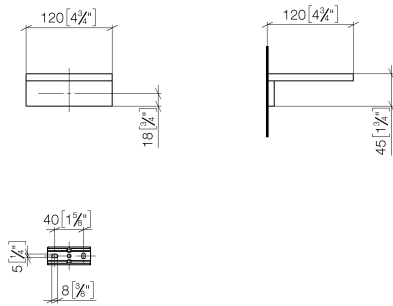

## Soap dish wall model - Brushed Platinum

83 410 780

- width 120mm
- height 45 mm
- 120mm projection

	Brushed Platinum	83 410 780-06
	Chrome	83 410 780-00
	Platinum	83 410 780-08
	Dark Chrome	83 410 780-19
	Brushed Durabronze (23kt Gold)	83 410 780-28
	Brushed Champagne (22kt Gold)	83 410 780-46
	Champagne (22kt Gold)	83 410 780-47
	Brushed Dark Platinum	83 410 780-99

## Soap dish wall model - Brushed Platinum

---

83 410 780

mm [inches]

## Soap dish wall model - Brushed Platinum

83 410 780

Parts for other finishes can be found here: [Chrome](#)

### Spare parts list

No.	Item Number	Name	Quantity used	Delivery time
1	08 17 78 601-06	dish	1	60
2	08 17 78 507-06	holder	1	60
3	90 31 11 112 00 90	pin	1	2
4	90 30 11 029 00 90	disc	2	2
5	09 30 30 069 90	screw	2	2
6	05 17 20 718 00 90	fixing set	1	2