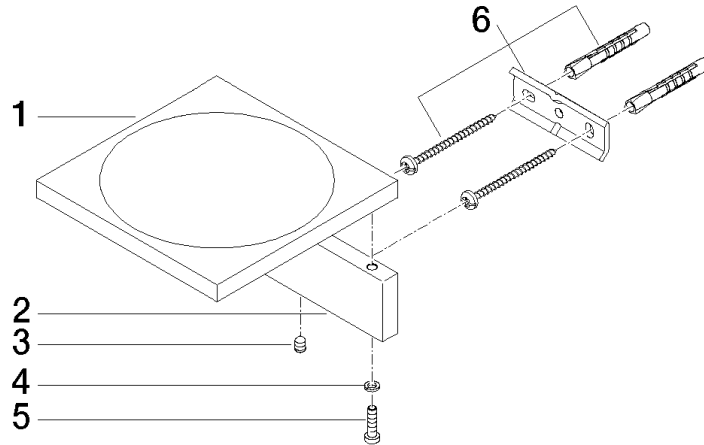

## Soap dish wall model - Brushed Platinum

83 410 780

- width 120mm
- height 45 mm
- 120mm projection

	Brushed Platinum	83 410 780-06
	Chrome	83 410 780-00
	Platinum	83 410 780-08
	Dark Chrome	83 410 780-19
	Brushed Durabronze (23kt Gold)	83 410 780-28
	Brushed Champagne (22kt Gold)	83 410 780-46
	Champagne (22kt Gold)	83 410 780-47
	Brushed Dark Platinum	83 410 780-99

## Soap dish wall model - Brushed Platinum

---

83 410 780

mm [inches]

## Soap dish wall model - Brushed Platinum

83 410 780

Parts for other finishes can be found here: [Chrome](#)

### Spare parts list

No.	Item Number	Name	Quantity used	Delivery time
1	08 17 78 601-06	dish	1	60
2	08 17 78 507-06	holder	1	60
3	90 31 11 112 00 90	pin	1	2
4	90 30 11 029 00 90	disc	2	2
5	09 30 30 069 90	screw	2	2
6	05 17 20 718 00 90	fixing set	1	2