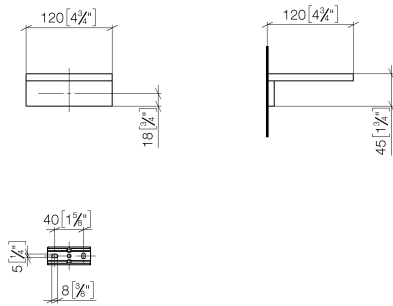

Soap dish wall model - Platinum

83 410 780

- width 120mm
- height 45 mm
- 120mm projection

	Platinum	83 410 780-08
	Chrome	83 410 780-00
	Brushed Platinum	83 410 780-06
	Dark Chrome	83 410 780-19
	Brushed Durabronze (23kt Gold)	83 410 780-28
	Brushed Champagne (22kt Gold)	83 410 780-46
	Champagne (22kt Gold)	83 410 780-47
	Brushed Dark Platinum	83 410 780-99

Soap dish wall model - Platinum

83 410 780

mm [inches]

Soap dish wall model - Platinum

83 410 780

Parts for other finishes can be found here: [Chrome](#)

Spare parts list

No.	Item Number	Name	Quantity used	Delivery time
1	08 17 78 601-08	dish	1	60
2	08 17 78 507-08	holder	1	60
3	90 31 11 112 00 90	pin	1	2
4	90 30 11 029 00 90	disc	2	2
5	09 30 30 069 90	screw	2	2
6	05 17 20 718 00 90	fixing set	1	2