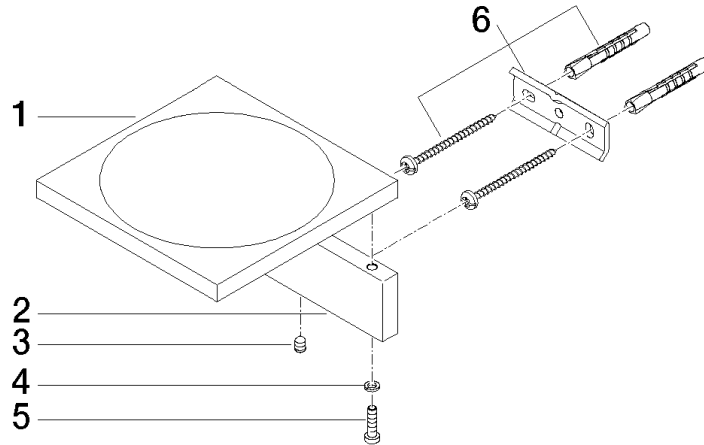

Soap dish wall model - Platinum

83 410 780

- width 120mm
- height 45 mm
- 120mm projection

	Platinum	83 410 780-08
	Chrome	83 410 780-00
	Brushed Platinum	83 410 780-06
	Dark Chrome	83 410 780-19
	Brushed Durabronze (23kt Gold)	83 410 780-28
	Brushed Champagne (22kt Gold)	83 410 780-46
	Champagne (22kt Gold)	83 410 780-47
	Brushed Dark Platinum	83 410 780-99

Soap dish wall model - Platinum

83 410 780

mm [inches]

Soap dish wall model - Platinum

83 410 780

Parts for other finishes can be found here: [Chrome](#)

Spare parts list

No.	Item Number	Name	Quantity used	Delivery time
1	08 17 78 601-08	dish	1	60
2	08 17 78 507-08	holder	1	60
3	90 31 11 112 00 90	pin	1	2
4	90 30 11 029 00 90	disc	2	2
5	09 30 30 069 90	screw	2	2
6	05 17 20 718 00 90	fixing set	1	2