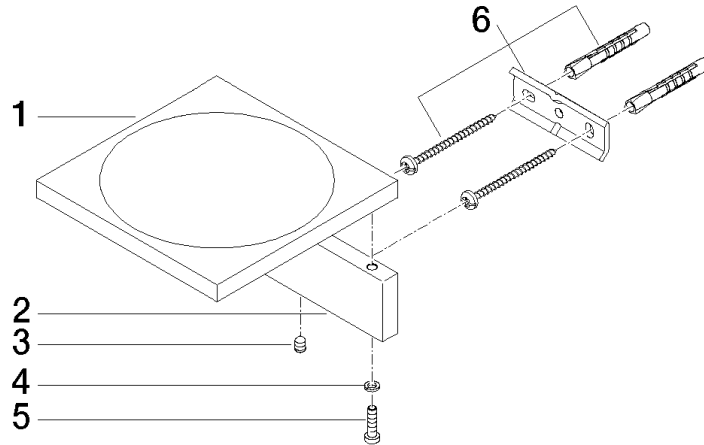

## Soap dish wall model - Brushed Dark Platinum

---

83 410 780

- width 120mm
- height 45 mm
- 120mm projection

	Brushed Dark Platinum	83 410 780-99
	Chrome	83 410 780-00
	Brushed Platinum	83 410 780-06
	Platinum	83 410 780-08
	Dark Chrome	83 410 780-19
	Brushed Durabronze (23kt Gold)	83 410 780-28
	Brushed Champagne (22kt Gold)	83 410 780-46
	Champagne (22kt Gold)	83 410 780-47

## Soap dish wall model - Brushed Dark Platinum

---

83 410 780

mm [inches]

## Soap dish wall model - Brushed Dark Platinum

83 410 780

Parts for other finishes can be found here: [Chrome](#)

### Spare parts list

No.	Item Number	Name	Quantity used	Delivery time
1	08 17 78 601-99	dish	1	60
2	08 17 78 507-99	holder	1	60
3	90 31 11 112 00 90	pin	1	2
4	90 30 11 029 00 90	disc	2	2
5	09 30 30 069 90	screw	2	2
6	05 17 20 718 00 90	fixing set	1	2