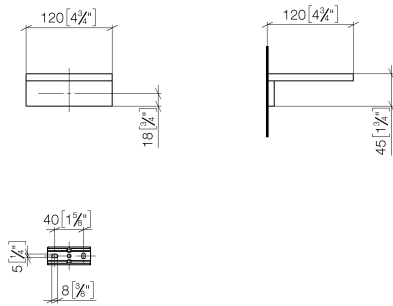

## Soap dish wall model - Brushed Dark Platinum

---

83 410 780

- width 120mm
- height 45 mm
- 120mm projection

	Brushed Dark Platinum	83 410 780-99
	Chrome	83 410 780-00
	Brushed Platinum	83 410 780-06
	Platinum	83 410 780-08
	Dark Chrome	83 410 780-19
	Brushed Durabronze (23kt Gold)	83 410 780-28
	Brushed Champagne (22kt Gold)	83 410 780-46
	Champagne (22kt Gold)	83 410 780-47

## Soap dish wall model - Brushed Dark Platinum

---

83 410 780

mm [inches]

## Soap dish wall model - Brushed Dark Platinum

83 410 780

Parts for other finishes can be found here: [Chrome](#)

### Spare parts list

No.	Item Number	Name	Quantity used	Delivery time
1	08 17 78 601-99	dish	1	60
2	08 17 78 507-99	holder	1	60
3	90 31 11 112 00 90	pin	1	2
4	90 30 11 029 00 90	disc	2	2
5	09 30 30 069 90	screw	2	2
6	05 17 20 718 00 90	fixing set	1	2