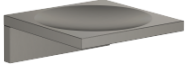

## Soap dish wall model - Brushed Dark Platinum

---

83 410 780

- width 120mm
- height 45 mm
- 120mm projection

	Brushed Dark Platinum	83 410 780-99
	Chrome	83 410 780-00
	Brushed Platinum	83 410 780-06
	Platinum	83 410 780-08
	Dark Chrome	83 410 780-19
	Brushed Durabronze (23kt Gold)	83 410 780-28
	Brushed Champagne (22kt Gold)	83 410 780-46
	Champagne (22kt Gold)	83 410 780-47

## Soap dish wall model - Brushed Dark Platinum

---

83 410 780

mm [inches]

## Soap dish wall model - Brushed Dark Platinum

83 410 780

Parts for other finishes can be found here: [Chrome](#)