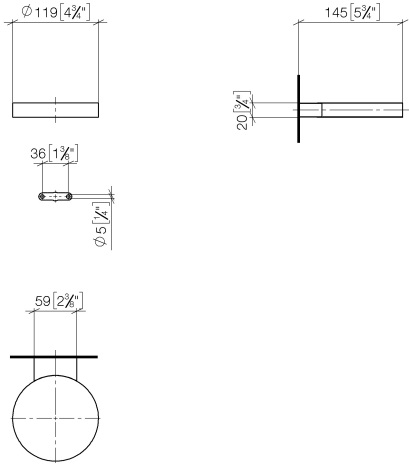

Soap dish wall model - Matte Black

83 410 979 Product version from 10/1/2023

- width 120mm
- height 20 mm
- 145mm projection

	Matte Black	83 410 979-33
	Chrome	83 410 979-00
	Brushed Platinum	83 410 979-06
	Platinum	83 410 979-08
	Durabass (23kt Gold)	83 410 979-09
	Dark Chrome	83 410 979-19
	Light Gold	83 410 979-26
	Brushed Light Gold	83 410 979-27
	Brushed Durabass (23kt Gold)	83 410 979-28
	Brushed Bronze	83 410 979-42
	Brushed Champagne (22kt Gold)	83 410 979-46
	Champagne (22kt Gold)	83 410 979-47
	Brushed Chrome	83 410 979-93
	Brushed Dark Platinum	83 410 979-99

Soap dish wall model - Matte Black

83 410 979 Product version from 10/1/2023

mm [inches]

Soap dish wall model - Matte Black

83 410 979 Product version from 10/1/2023

Parts for other finishes can be found here: [Chrome](#)

Spare parts list

No.	Item Number	Name	Quantity used	Delivery time
1	08 17 97 570-33	dish	1	30
2	09 31 11 002 90	pin	1	2
3	08 17 30 502-33	holder	1	30
4	09 30 30 080 90	screw	2	2
5	05 30 31 025 00 90	fixing set	1	2
6	09 17 20 030 90	holder	1	2