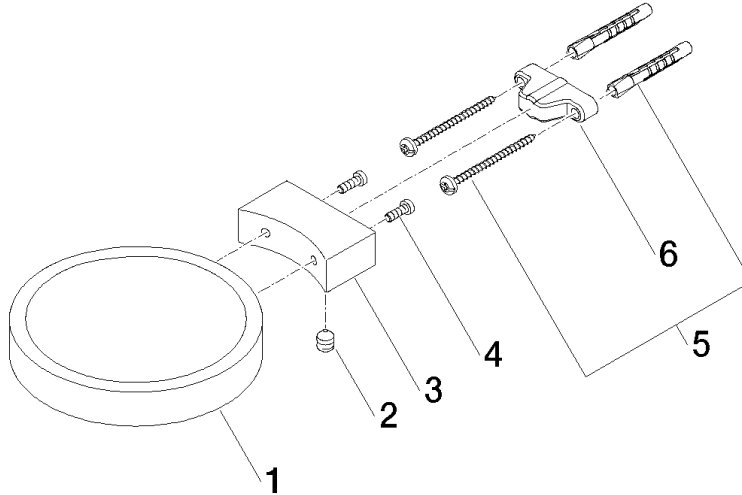

Soap dish wall model - Matte Black

83 410 979 Product version from 10/1/2023

- width 120mm
- height 20 mm
- 145mm projection

	Matte Black	83 410 979-33
	Chrome	83 410 979-00
	Brushed Platinum	83 410 979-06
	Platinum	83 410 979-08
	Durabass (23kt Gold)	83 410 979-09
	Dark Chrome	83 410 979-19
	Light Gold	83 410 979-26
	Brushed Light Gold	83 410 979-27
	Brushed Durabass (23kt Gold)	83 410 979-28
	Brushed Bronze	83 410 979-42
	Brushed Champagne (22kt Gold)	83 410 979-46
	Champagne (22kt Gold)	83 410 979-47
	Brushed Chrome	83 410 979-93
	Brushed Dark Platinum	83 410 979-99

Soap dish wall model - Matte Black

83 410 979 Product version from 10/1/2023

mm [inches]

Soap dish wall model - Matte Black

83 410 979 Product version from 10/1/2023

Parts for other finishes can be found here: [Chrome](#)

Spare parts list

No.	Item Number	Name	Quantity used	Delivery time
1	08 17 97 570-33	dish	1	30
2	09 31 11 002 90	pin	1	2
3	08 17 30 502-33	holder	1	30
4	09 30 30 080 90	screw	2	2
5	05 30 31 025 00 90	fixing set	1	2
6	09 17 20 030 90	holder	1	2