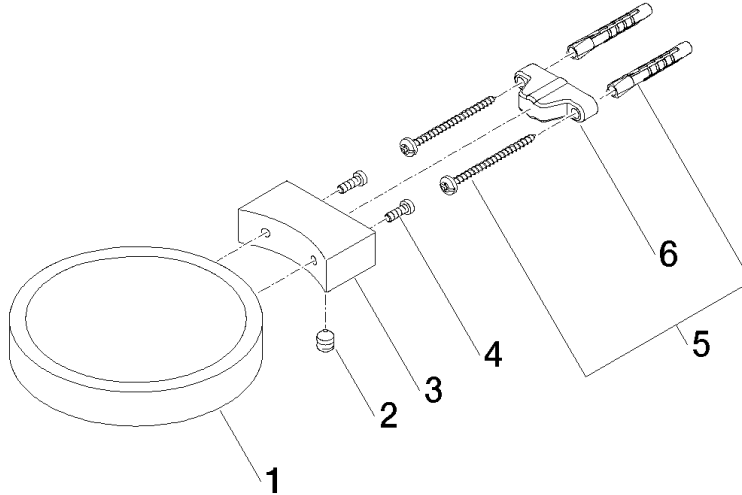

## Soap dish wall model - Brushed Champagne (22kt Gold)

83 410 979 Product version from 10/1/2023

- width 120mm
- height 20 mm
- 145mm projection

	Brushed Champagne (22kt Gold)	83 410 979-46
	Chrome	83 410 979-00
	Brushed Platinum	83 410 979-06
	Platinum	83 410 979-08
	Durabress (23kt Gold)	83 410 979-09
	Dark Chrome	83 410 979-19
	Light Gold	83 410 979-26
	Brushed Light Gold	83 410 979-27
	Brushed Durabress (23kt Gold)	83 410 979-28
	Matte Black	83 410 979-33
	Brushed Bronze	83 410 979-42
	Champagne (22kt Gold)	83 410 979-47
	Brushed Chrome	83 410 979-93
	Brushed Dark Platinum	83 410 979-99

## Soap dish wall model - Brushed Champagne (22kt Gold)

---

83 410 979 Product version from 10/1/2023

mm [inches]

**Soap dish wall model - Brushed Champagne (22kt Gold)**

83 410 979 Product version from 10/1/2023

Parts for other finishes can be found here: [Chrome](#)

**Spare parts list**

No.	Item Number	Name	Quantity used	Delivery time
1	08 17 97 570-46	dish	1	30
2	09 31 11 002 90	pin	1	2
3	08 17 30 502-46	holder	1	30
4	09 30 30 080 90	screw	2	2
5	05 30 31 025 00 90	fixing set	1	2
6	09 17 20 030 90	holder	1	2