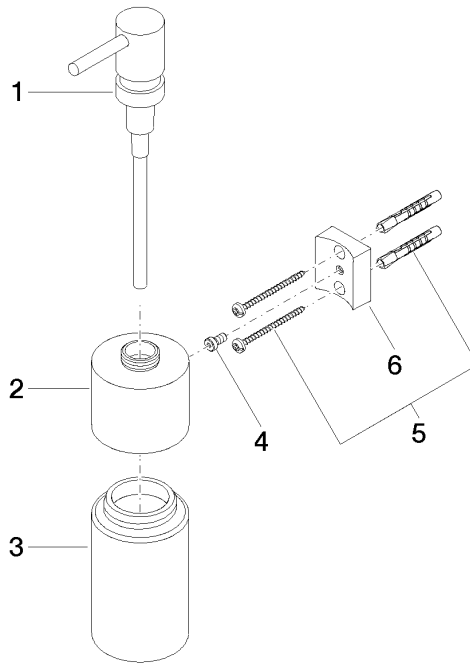

EDITION PRO Dispenser wall model - Brushed Chrome

83 435 626

- bottle made of crystal glass, matt
- width 60mm
- height 203 mm
- 250 ml bottle
- 100mm projection

	Brushed Chrome	83 435 626-93
	Chrome	83 435 626-00
	Matte Black	83 435 626-33

EDITION PRO Dispenser wall model - Brushed Chrome

83 435 626

mm [inches]

EDITION PRO Dispenser wall model - Brushed Chrome

83 435 626

Parts for other
finishes can be found
here: [Chrome](#)

EDITION PRO Dispenser wall model - Brushed Chrome

83 435 626

Spare parts list

No.	Item Number	Name	Quantity used	Delivery time
	90 10 10 535 00-93	dispenser	6	20