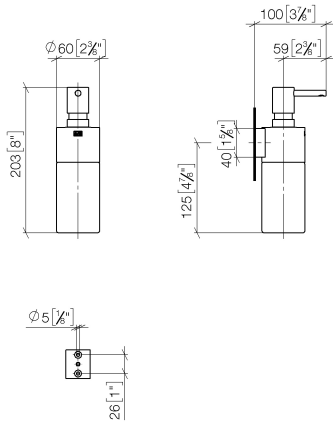

EDITION PRO Dispenser wall model - Brushed Chrome

83 435 626

- bottle made of crystal glass, matt
- width 60mm
- height 203 mm
- 250 ml bottle
- 100mm projection

	Brushed Chrome	83 435 626-93
	Chrome	83 435 626-00
	Matte Black	83 435 626-33

EDITION PRO Dispenser wall model - Brushed Chrome

83 435 626

mm [inches]

EDITION PRO Dispenser wall model - Brushed Chrome

83 435 626

Parts for other
finishes can be found
here: [Chrome](#)

EDITION PRO Dispenser wall model - Brushed Chrome

83 435 626

Spare parts list

No.	Item Number	Name	Quantity used	Delivery time
	90 10 10 535 00-93	dispenser	6	20