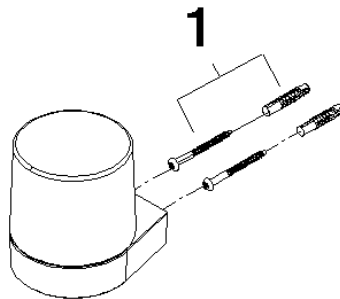

Dispenser wall model - Chrome

---

83 435 832 Product version from 1/1/2023

Parts for other
finishes can be found
here: [Soft Black](#)

Spare parts list

No.	Item Number	Name	Quantity used	Delivery time
1	05 30 31 025 00 90	fixing set	1	2