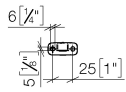

Dispenser wall model - Chrome

---

83 435 832 Product version from 1/1/2023

mm [inches]