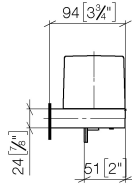

## Dispenser wall model - Chrome

---

83 435 832 Product version from 1/1/2023

- width 78mm
- height 108 mm
- 250 ml bottle
- 94mm projection

---

|   |            |               |
|---|------------|---------------|
|  | Chrome     | 83 435 832-00 |
|  | Soft Black | 83 435 832-69 |

## Dispenser wall model - Chrome

---

83 435 832 Product version from 1/1/2023

mm [inches]