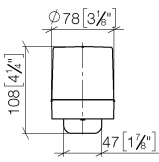

## Dispenser wall model - Chrome

---

83 435 832 Product version from 1/1/2023

- width 78mm
- height 108 mm
- 250 ml bottle
- 94mm projection

---

|   |            |               |
|---|------------|---------------|
|  | Chrome     | 83 435 832-00 |
|  | Soft Black | 83 435 832-69 |

## Dispenser wall model - Chrome

---

83 435 832 Product version from 1/1/2023

mm [inches]