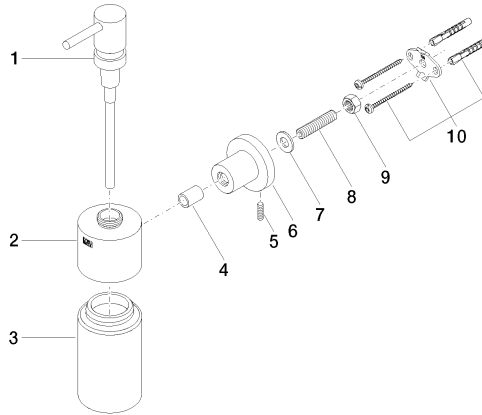

## TARA Dispenser wall model - Brushed Platinum

83 435 892 Product version from 4/1/2024

- bottle made of crystal glass, matt
- width 60mm
- height 200 mm
- rosette Ø 55 mm
- 250 ml bottle
- 144mm projection

## TARA Dispenser wall model - Brushed Platinum

83 435 892 Product version from 4/1/2024

mm [inches]

### Spare parts list

No.	Item Number	Name	Quantity used	Delivery time
1	90 10 10 535 00-06	dispenser	1	30
2	90 10 10 529 00-06	base	1	-
Spare part can no longer be ordered, please order the replacement item				
3	90 90 04 001 00 82	glass	1	2
4	08 17 20 624-06	holder	1	10
5	04 31 11 113 00 90	pin	1	2
6	08 17 89 505-06	holder	1	10
7	09 30 11 046 90	disc	1	2
8	08 18 50 586 90	screw	1	2
9	09 23 10 026 90	nut	1	2
10	05 17 20 739 00 90	fixing set	1	2