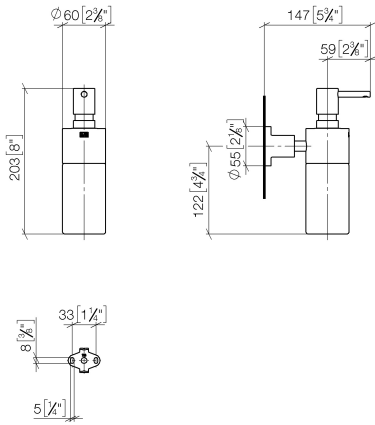

## TARA Dispenser wall model - Brushed Platinum

83 435 892 Product version from 4/1/2024

- bottle made of crystal glass, matt
- width 60mm
- height 200 mm
- rosette Ø 55 mm
- 250 ml bottle
- 144mm projection

## TARA Dispenser wall model - Brushed Platinum

83 435 892 Product version from 4/1/2024

mm [inches]

### Spare parts list

No.	Item Number	Name	Quantity used	Delivery time
1	90 10 10 535 00-06	dispenser	1	30
2	90 10 10 529 00-06	base	1	-
Spare part can no longer be ordered, please order the replacement item				
3	90 90 04 001 00 82	glass	1	2
4	08 17 20 624-06	holder	1	10
5	04 31 11 113 00 90	pin	1	2
6	08 17 89 505-06	holder	1	10
7	09 30 11 046 90	disc	1	2
8	08 18 50 586 90	screw	1	2
9	09 23 10 026 90	nut	1	2
10	05 17 20 739 00 90	fixing set	1	2