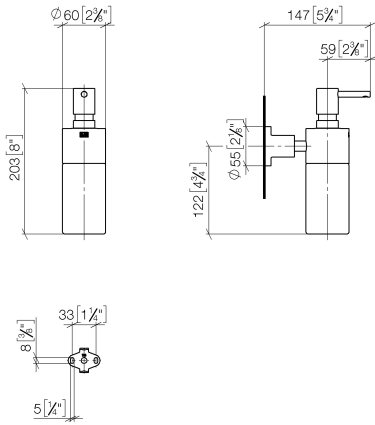

TARA Dispenser wall model - Dark Chrome

83 435 892

- bottle made of crystal glass, matt
- width 60mm
- height 200 mm
- rosette Ø 55 mm
- 250 ml bottle
- 144mm projection

	Dark Chrome	83 435 892-19
	Chrome	83 435 892-00
	Brushed Platinum	83 435 892-06
	Platinum	83 435 892-08
	Brushed Durabronze (23kt Gold)	83 435 892-28
	Matte Black	83 435 892-33
	Brushed Bronze	83 435 892-42
	Brushed Champagne (22kt Gold)	83 435 892-46
	Champagne (22kt Gold)	83 435 892-47
	Brushed Chrome	83 435 892-93
	Brushed Dark Platinum	83 435 892-99

TARA Dispenser wall model - Dark Chrome

83 435 892

mm [inches]

TARA Dispenser wall model - Dark Chrome

83 435 892

Parts for other
finishes can be found
here: [Chrome](#)