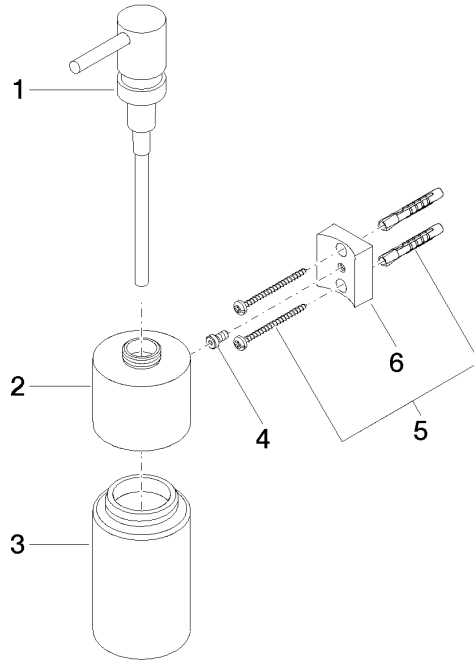

## Dispenser wall model - Brushed Light Gold

83 435 970 Product version from 10/1/2023

- bottle made of crystal glass, matt
- width 60mm
- height 200 mm
- 250 ml bottle
- 96mm projection

	Brushed Light Gold	83 435 970-27
	Chrome	83 435 970-00
	Brushed Platinum	83 435 970-06
	Platinum	83 435 970-08
	Dark Chrome	83 435 970-19
	Light Gold	83 435 970-26
	Brushed Durabronze (23kt Gold)	83 435 970-28
	Matte Black	83 435 970-33
	Brushed Bronze	83 435 970-42
	Brushed Champagne (22kt Gold)	83 435 970-46
	Champagne (22kt Gold)	83 435 970-47
	Brushed Chrome	83 435 970-93
	Brushed Dark Platinum	83 435 970-99

## Dispenser wall model - Brushed Light Gold

83 435 970 Product version from 10/1/2023

mm [inches]

## Dispenser wall model - Brushed Light Gold

83 435 970 Product version from 10/1/2023

Parts for other finishes can be found here: [Chrome](#)

### Spare parts list

No.	Item Number	Name	Quantity used	Delivery time
1	90 10 10 535 00-27	dispenser	1	50
2	90 10 10 525 00-27	base	1	30
3	90 90 04 001 00 82	glass	1	2
4	09 30 30 093 90	screw	1	2
5	05 30 31 025 00 90	fixing set	1	2
6	08 10 10 530-27	holder	1	60