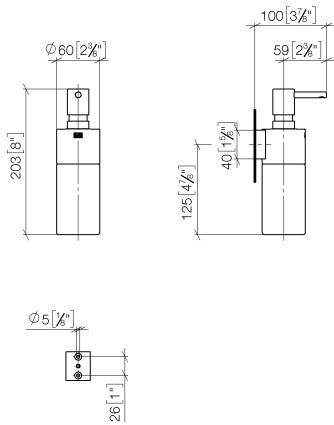

## Dispenser wall model - Brushed Light Gold

83 435 970 Product version from 10/1/2023

- bottle made of crystal glass, matt
- width 60mm
- height 200 mm
- 250 ml bottle
- 96mm projection

	Brushed Light Gold	83 435 970-27
	Chrome	83 435 970-00
	Brushed Platinum	83 435 970-06
	Platinum	83 435 970-08
	Dark Chrome	83 435 970-19
	Light Gold	83 435 970-26
	Brushed Durabronze (23kt Gold)	83 435 970-28
	Matte Black	83 435 970-33
	Brushed Bronze	83 435 970-42
	Brushed Champagne (22kt Gold)	83 435 970-46
	Champagne (22kt Gold)	83 435 970-47
	Brushed Chrome	83 435 970-93
	Brushed Dark Platinum	83 435 970-99

## Dispenser wall model - Brushed Light Gold

83 435 970 Product version from 10/1/2023

mm [inches]

## Dispenser wall model - Brushed Light Gold

83 435 970 Product version from 10/1/2023

Parts for other finishes can be found here: [Chrome](#)

### Spare parts list

No.	Item Number	Name	Quantity used	Delivery time
1	90 10 10 535 00-27	dispenser	1	50
2	90 10 10 525 00-27	base	1	30
3	90 90 04 001 00 82	glass	1	2
4	09 30 30 093 90	screw	1	2
5	05 30 31 025 00 90	fixing set	1	2
6	08 10 10 530-27	holder	1	60