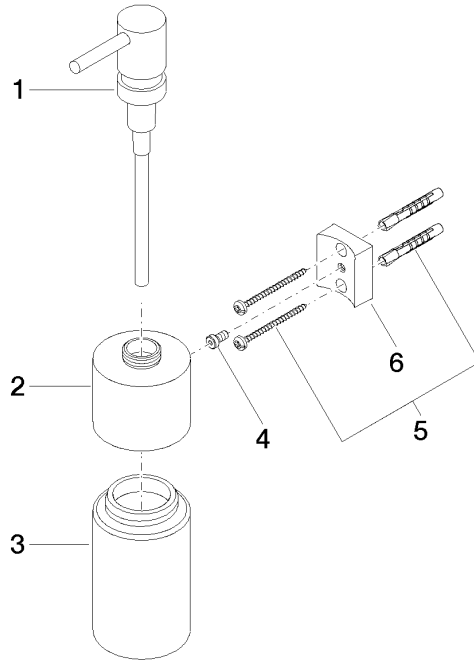

## Dispenser wall model - Brushed Chrome

83 435 970 Product version from 10/1/2023

- bottle made of crystal glass, matt
- width 60mm
- height 200 mm
- 250 ml bottle
- 96mm projection

	Brushed Chrome	83 435 970-93
	Chrome	83 435 970-00
	Brushed Platinum	83 435 970-06
	Platinum	83 435 970-08
	Dark Chrome	83 435 970-19
	Light Gold	83 435 970-26
	Brushed Light Gold	83 435 970-27
	Brushed Durabronze (23kt Gold)	83 435 970-28
	Matte Black	83 435 970-33
	Brushed Bronze	83 435 970-42
	Brushed Champagne (22kt Gold)	83 435 970-46
	Champagne (22kt Gold)	83 435 970-47
	Brushed Dark Platinum	83 435 970-99

## Dispenser wall model - Brushed Chrome

83 435 970 Product version from 10/1/2023

mm [inches]

## Dispenser wall model - Brushed Chrome

83 435 970 Product version from 10/1/2023

Parts for other finishes can be found here: [Chrome](#)

### Spare parts list

No.	Item Number	Name	Quantity used	Delivery time
1	90 10 10 535 00-93	dispenser	1	40
2	90 10 10 525 00-93	base	1	20
3	90 90 04 001 00 82	glass	1	2
4	09 30 30 093 90	screw	1	2
5	05 30 31 025 00 90	fixing set	1	2
6	08 10 10 530-93	holder	1	20