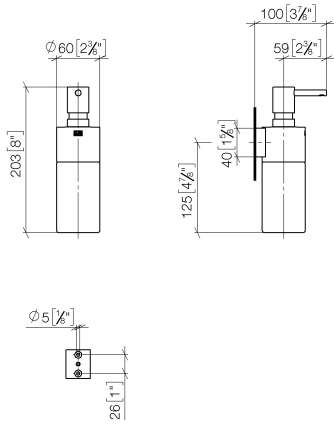

## Dispenser wall model - Brushed Chrome

83 435 970 Product version from 10/1/2023

- bottle made of crystal glass, matt
- width 60mm
- height 200 mm
- 250 ml bottle
- 96mm projection

	Brushed Chrome	83 435 970-93
	Chrome	83 435 970-00
	Brushed Platinum	83 435 970-06
	Platinum	83 435 970-08
	Dark Chrome	83 435 970-19
	Light Gold	83 435 970-26
	Brushed Light Gold	83 435 970-27
	Brushed Durabronze (23kt Gold)	83 435 970-28
	Matte Black	83 435 970-33
	Brushed Bronze	83 435 970-42
	Brushed Champagne (22kt Gold)	83 435 970-46
	Champagne (22kt Gold)	83 435 970-47
	Brushed Dark Platinum	83 435 970-99

## Dispenser wall model - Brushed Chrome

83 435 970 Product version from 10/1/2023

mm [inches]

### Spare parts list

No.	Item Number	Name	Quantity used	Delivery time
1	90 10 10 535 00-93	dispenser	1	40
2	90 10 10 525 00-93	base	1	20
3	90 90 04 001 00 82	glass	1	2
4	09 30 30 093 90	screw	1	2
5	05 30 31 025 00 90	fixing set	1	2
6	08 10 10 530-93	holder	1	20