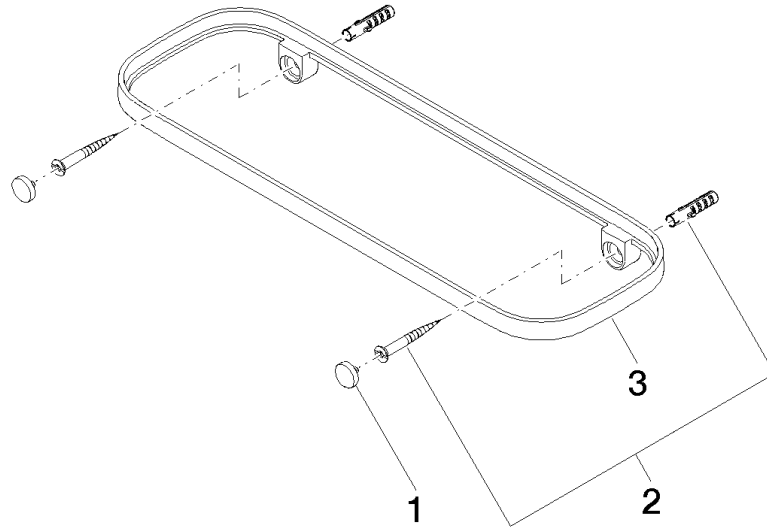

Shelf wall model - Brushed Platinum

83 482 970 Product version from 10/1/2023

Parts for other finishes can be found here: [Chrome](#)

Spare parts list

No.	Item Number	Name	Quantity used	Delivery time
1	90 30 30 520 00-06	set	1	10
2	05 30 31 002 00 90	fixing set	1	2
3	08 17 97 578-06	holder	1	10