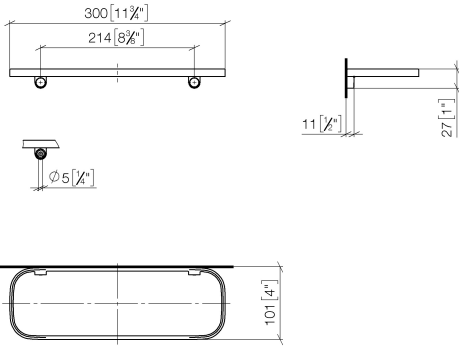

## Shelf wall model - Platinum

83 482 970 Product version from 10/1/2023

- width 300mm
- height 26 mm
- 100mm projection
- without grid element

	Platinum	83 482 970-08
	Chrome	83 482 970-00
	Brushed Platinum	83 482 970-06
	Dark Chrome	83 482 970-19
	Light Gold	83 482 970-26
	Brushed Light Gold	83 482 970-27
	Brushed Durabronze (23kt Gold)	83 482 970-28
	Matte Black	83 482 970-33
	Brushed Bronze	83 482 970-42
	Brushed Champagne (22kt Gold)	83 482 970-46
	Champagne (22kt Gold)	83 482 970-47
	Brushed Chrome	83 482 970-93
	Brushed Dark Platinum	83 482 970-99

## Shelf wall model - Platinum

83 482 970 Product version from 10/1/2023

mm [inches]