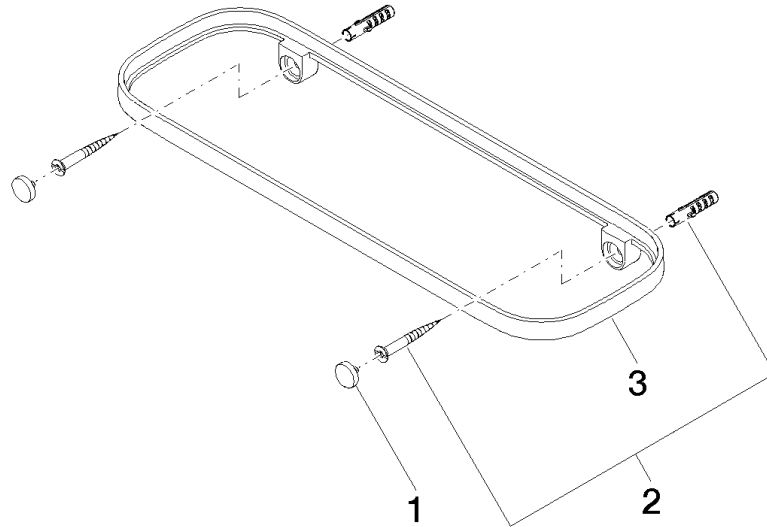

Shelf wall model - Platinum

83 482 970 Product version from 10/1/2023

Parts for other
finishes can be found
here: [Chrome](#)

Spare parts list

No.	Item Number	Name	Quantity used	Delivery time
1	90 30 30 520 00-08	set	1	40
2	05 30 31 002 00 90	fixing set	1	2
3	08 17 97 578-08	holder	1	40