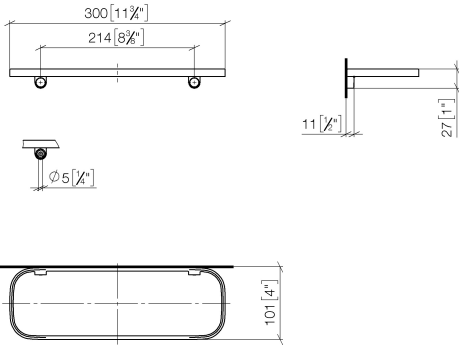

Shelf wall model - Brushed Light Gold

83 482 970 Product version from 10/1/2023

- width 300mm
- height 26 mm
- 100mm projection
- without grid element

	Brushed Light Gold	83 482 970-27
	Chrome	83 482 970-00
	Brushed Platinum	83 482 970-06
	Platinum	83 482 970-08
	Dark Chrome	83 482 970-19
	Light Gold	83 482 970-26
	Brushed Durabronze (23kt Gold)	83 482 970-28
	Matte Black	83 482 970-33
	Brushed Bronze	83 482 970-42
	Brushed Champagne (22kt Gold)	83 482 970-46
	Champagne (22kt Gold)	83 482 970-47
	Brushed Chrome	83 482 970-93
	Brushed Dark Platinum	83 482 970-99

Shelf wall model - Brushed Light Gold

83 482 970 Product version from 10/1/2023

mm [inches]

Shelf wall model - Brushed Light Gold

83 482 970 Product version from 10/1/2023

Parts for other finishes can be found here: [Chrome](#)

Spare parts list

No.	Item Number	Name	Quantity used	Delivery time
1	90 30 30 520 00-27	set	1	30
2	05 30 31 002 00 90	fixing set	1	2
3	08 17 97 578-27	holder	1	60