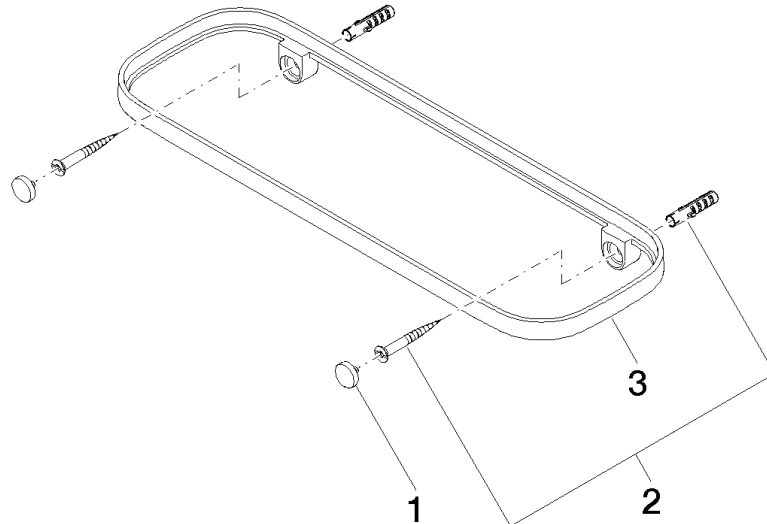

Shelf wall model - Brushed Light Gold

83 482 970 Product version from 10/1/2023

- width 300mm
- height 26 mm
- 100mm projection
- without grid element

	Brushed Light Gold	83 482 970-27
	Chrome	83 482 970-00
	Brushed Platinum	83 482 970-06
	Platinum	83 482 970-08
	Dark Chrome	83 482 970-19
	Light Gold	83 482 970-26
	Brushed Durabronze (23kt Gold)	83 482 970-28
	Matte Black	83 482 970-33
	Brushed Bronze	83 482 970-42
	Brushed Champagne (22kt Gold)	83 482 970-46
	Champagne (22kt Gold)	83 482 970-47
	Brushed Chrome	83 482 970-93
	Brushed Dark Platinum	83 482 970-99

Shelf wall model - Brushed Light Gold

83 482 970 Product version from 10/1/2023

mm [inches]

Shelf wall model - Brushed Light Gold

83 482 970 Product version from 10/1/2023

Parts for other finishes can be found here: [Chrome](#)

Spare parts list

No.	Item Number	Name	Quantity used	Delivery time
1	90 30 30 520 00-27	set	1	30
2	05 30 31 002 00 90	fixing set	1	2
3	08 17 97 578-27	holder	1	60