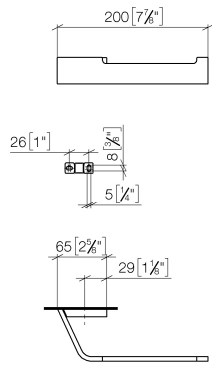

CL.1 Tissue holder without cover - Brushed Champagne (22kt Gold)

83 500 705 Product version from 3/9/2015

- width 200mm
- height 35 mm
- 70mm projection

	Brushed Champagne (22kt Gold)	83 500 705-46
	Chrome	83 500 705-00
	Brushed Platinum	83 500 705-06
	Dark Chrome	83 500 705-19
	Champagne (22kt Gold)	83 500 705-47
	Brushed Dark Platinum	83 500 705-99

CL.1 Tissue holder without cover - Brushed Champagne (22kt Gold)

83 500 705 Product version from 3/9/2015

mm [inches]

CL.1 Tissue holder without cover - Brushed Champagne (22kt Gold)

83 500 705 Product version from 3/9/2015

Parts for other finishes can be found here: [Chrome](#)

Spare parts list

No.	Item Number	Name	Quantity used	Delivery time
1	05 17 20 758 00 90	fixing set	1	2
2	09 30 30 191 90	screw	3	2
3	08 17 70 500-46	holder	1	60
4	08 17 70 553-46	holder	1	60
5	04 31 11 113 00 90	pin	1	2