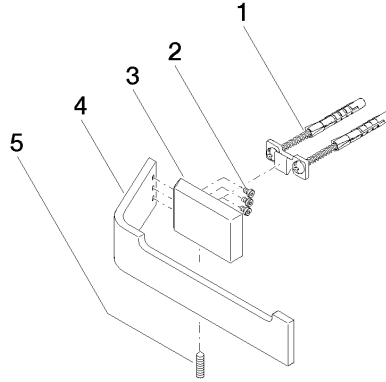

CL.1 Tissue holder without cover - Brushed Champagne (22kt Gold)

83 500 705 Product version from 3/9/2015

mm [inches]

CL.1 Tissue holder without cover - Brushed Champagne (22kt Gold)

83 500 705 Product version from 3/9/2015

Parts for other finishes can be found here: [Chrome](#)

Spare parts list

No.	Item Number	Name	Quantity used	Delivery time
1	05 17 20 758 00 90	fixing set	1	2
2	09 30 30 191 90	screw	3	2
3	08 17 70 500-46	holder	1	60
4	08 17 70 553-46	holder	1	60
5	04 31 11 113 00 90	pin	1	2