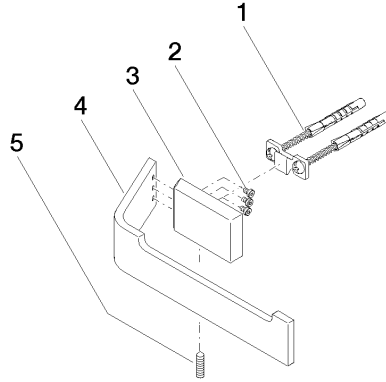

CL.1 Tissue holder without cover - Champagne (22kt Gold)

83 500 705 Product version from 3/9/2015

mm [inches]

CL.1 Tissue holder without cover - Champagne (22kt Gold)

83 500 705 Product version from 3/9/2015

Parts for other finishes can be found here: [Chrome](#)

Spare parts list

No.	Item Number	Name	Quantity used	Delivery time
1	05 17 20 758 00 90	fixing set	1	2
2	09 30 30 191 90	screw	3	2
3	08 17 70 500-47	holder	1	60
4	08 17 70 553-47	holder	1	60
5	04 31 11 113 00 90	pin	1	2