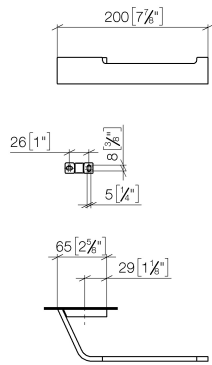

CL.1 Tissue holder without cover - Champagne (22kt Gold)

83 500 705 Product version from 3/9/2015

- width 200mm
- height 35 mm
- 70mm projection

	Champagne (22kt Gold)	83 500 705-47
	Chrome	83 500 705-00
	Brushed Platinum	83 500 705-06
	Dark Chrome	83 500 705-19
	Brushed Champagne (22kt Gold)	83 500 705-46
	Brushed Dark Platinum	83 500 705-99

CL.1 Tissue holder without cover - Champagne (22kt Gold)

83 500 705 Product version from 3/9/2015

mm [inches]

CL.1 Tissue holder without cover - Champagne (22kt Gold)

83 500 705 Product version from 3/9/2015

Parts for other finishes can be found here: [Chrome](#)

Spare parts list

No.	Item Number	Name	Quantity used	Delivery time
1	05 17 20 758 00 90	fixing set	1	2
2	09 30 30 191 90	screw	3	2
3	08 17 70 500-47	holder	1	60
4	08 17 70 553-47	holder	1	60
5	04 31 11 113 00 90	pin	1	2