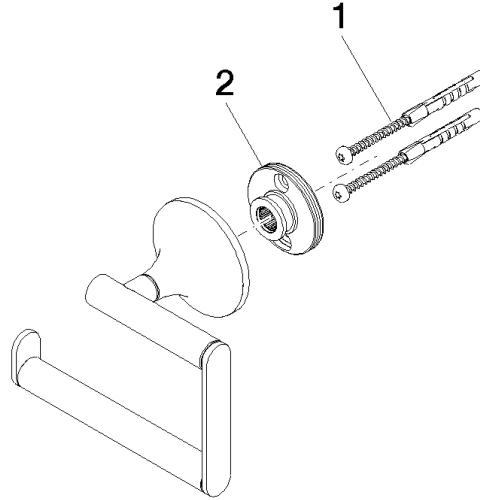

**VAIA Tissue holder without cover - Brushed Champagne (22kt Gold)**

83 500 809

- width 130mm
- height 108 mm
- rosette Ø 60 mm
- 63mm projection

|   |                                |               |
|---|--------------------------------|---------------|
|  | Brushed Champagne (22kt Gold)  | 83 500 809-46 |
|  | Chrome                         | 83 500 809-00 |
|  | Brushed Platinum               | 83 500 809-06 |
|  | Platinum                       | 83 500 809-08 |
|  | Dark Chrome                    | 83 500 809-19 |
|  | Brushed Durabronze (23kt Gold) | 83 500 809-28 |
|  | Brushed Bronze                 | 83 500 809-42 |
|  | Champagne (22kt Gold)          | 83 500 809-47 |
|  | Brushed Dark Platinum          | 83 500 809-99 |

VAIA Tissue holder without cover - Brushed Champagne (22kt Gold)

---

83 500 809

mm [inches]

**VAIA Tissue holder without cover - Brushed Champagne (22kt Gold)**

---

83 500 809

Parts for other finishes can be found here: [Chrome](#)

**Spare parts list**

| No. | Item Number        | Name       | Quantity used | Delivery time |
|-----|--------------------|------------|---------------|---------------|
| 1   | 05 30 31 025 00 90 | fixing set | 1             | 2             |
| 2   | 90 17 20 759 00 90 | disc       | 1             | 2             |