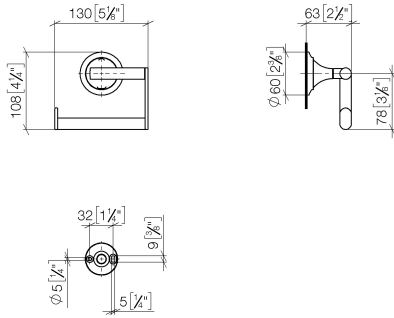

**VAIA Tissue holder without cover - Brushed Champagne (22kt Gold)**

83 500 809

- width 130mm
- height 108 mm
- rosette Ø 60 mm
- 63mm projection

|   |                                |               |
|---|--------------------------------|---------------|
|  | Brushed Champagne (22kt Gold)  | 83 500 809-46 |
|  | Chrome                         | 83 500 809-00 |
|  | Brushed Platinum               | 83 500 809-06 |
|  | Platinum                       | 83 500 809-08 |
|  | Dark Chrome                    | 83 500 809-19 |
|  | Brushed Durabronze (23kt Gold) | 83 500 809-28 |
|  | Brushed Bronze                 | 83 500 809-42 |
|  | Champagne (22kt Gold)          | 83 500 809-47 |
|  | Brushed Dark Platinum          | 83 500 809-99 |

VAIA Tissue holder without cover - Brushed Champagne (22kt Gold)

---

83 500 809

mm [inches]

**VAIA Tissue holder without cover - Brushed Champagne (22kt Gold)**

---

83 500 809

Parts for other finishes can be found here: [Chrome](#)

**Spare parts list**

| No. | Item Number        | Name       | Quantity used | Delivery time |
|-----|--------------------|------------|---------------|---------------|
| 1   | 05 30 31 025 00 90 | fixing set | 1             | 2             |
| 2   | 90 17 20 759 00 90 | disc       | 1             | 2             |