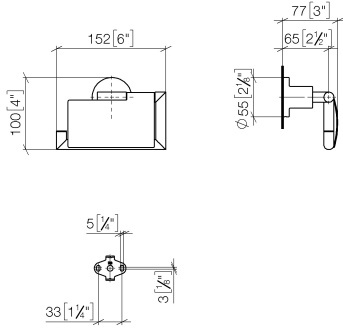

83 510 892

- width 152mm
- height 100 mm
- rosette Ø 55 mm
- 77mm projection

	Chrome	83 510 892-00
	Brushed Platinum	83 510 892-06
	Platinum	83 510 892-08
	Dark Chrome	83 510 892-19
	Brushed Durabronze (23kt Gold)	83 510 892-28
	Matte Black	83 510 892-33
	Brushed Bronze	83 510 892-42
	Brushed Champagne (22kt Gold)	83 510 892-46
	Champagne (22kt Gold)	83 510 892-47
	Brushed Chrome	83 510 892-93
	Brushed Dark Platinum	83 510 892-99

83 510 892

mm [inches]

83 510 892

Product version from 4/1/2024

Parts for other finishes can be found here: Brushed Platinum

TARA Tissue holder with cover - Chrome

TARA

83 510 892

Spare parts list

Product version from 4/1/2024

No.	Item Number	Name	Quantity used	Delivery time
	05 17 20 739 00 90	fixing set	10	2