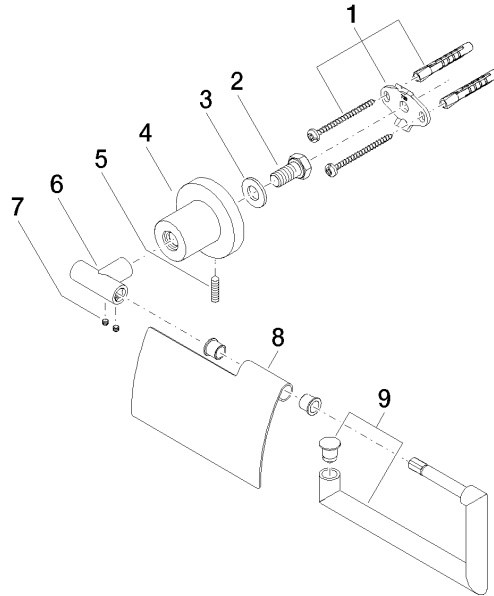

83 510 892

- width 152mm
- height 100 mm
- rosette Ø 55 mm
- 77mm projection

	Brushed Durabronze (23kt Gold)	83 510 892-28
	Chrome	83 510 892-00
	Brushed Platinum	83 510 892-06
	Platinum	83 510 892-08
	Dark Chrome	83 510 892-19
	Matte Black	83 510 892-33
	Brushed Bronze	83 510 892-42
	Brushed Champagne (22kt Gold)	83 510 892-46
	Champagne (22kt Gold)	83 510 892-47
	Brushed Chrome	83 510 892-93
	Brushed Dark Platinum	83 510 892-99

83 510 892

mm [inches]

83 510 892

Product version from 4/1/2024

Parts for other
finishes can be found
here: [Chrome](#)

TARA Tissue holder with cover - Brushed Durabronz (23kt Gold)

TARA

83 510 892

Spare parts list

Product version from 4/1/2024

No.	Item Number	Name	Quantity used	Delivery time
	05 17 20 739 00 90	fixing set	10	2