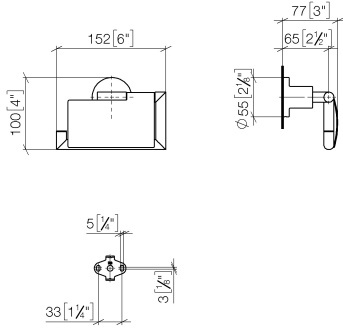

83 510 892

- width 152mm
- height 100 mm
- rosette Ø 55 mm
- 77mm projection

	Brushed Durabronze (23kt Gold)	83 510 892-28
	Chrome	83 510 892-00
	Brushed Platinum	83 510 892-06
	Platinum	83 510 892-08
	Dark Chrome	83 510 892-19
	Matte Black	83 510 892-33
	Brushed Bronze	83 510 892-42
	Brushed Champagne (22kt Gold)	83 510 892-46
	Champagne (22kt Gold)	83 510 892-47
	Brushed Chrome	83 510 892-93
	Brushed Dark Platinum	83 510 892-99

83 510 892

mm [inches]

83 510 892

Product version from 4/1/2024

Parts for other
finishes can be found
here: [Chrome](#)

TARA Tissue holder with cover - Brushed Durabronz (23kt Gold)

TARA

83 510 892

Spare parts list

Product version from 4/1/2024

No.	Item Number	Name	Quantity used	Delivery time
	05 17 20 739 00 90	fixing set	10	2