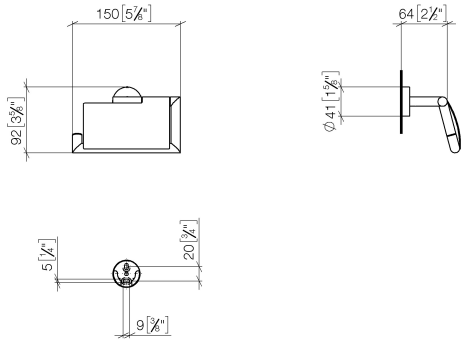

Tissue holder with cover - Chrome

83 510 979 Product version from 7/1/2023

- width 150mm
- height 95 mm
- rosette Ø 40 mm
- 40mm projection

	Chrome	83 510 979-00
	Brushed Platinum	83 510 979-06
	Dark Chrome	83 510 979-19
	Light Gold	83 510 979-26
	Brushed Light Gold	83 510 979-27
	Matte Black	83 510 979-33
	Brushed Bronze	83 510 979-42
	Brushed Champagne (22kt Gold)	83 510 979-46
	Champagne (22kt Gold)	83 510 979-47
	Brushed Chrome	83 510 979-93
	Brushed Dark Platinum	83 510 979-99

Tissue holder with cover - Chrome

83 510 979 Product version from 7/1/2023

mm [inches]

Tissue holder with cover - Chrome

83 510 979 Product version from 7/1/2023

Parts for other finishes can be found here: Brushed
Platinum

Spare parts list

No.	Item Number	Name	Quantity used	Delivery time
1	05 30 31 025 00 90	fixing set	1	2
2	05 30 11 519 00 90	disc	1	2
3	05 17 97 501 01 90	fixing set	1	2
4	08 17 97 501 07	holder	1	2
5	08 17 97 559 90	holder	1	2
6	08 30 11 516 90	ring	1	2
7	08 27 97 500-00	rosette	1	10
8	90 31 11 038 00 90	pin	4	2
9	05 17 97 562 01-00	holder	1	10
10	08 11 02 514-00	lid	1	10
11	90 28 22 628 00-00	holder	1	10
12	08 18 40 501 90	sleeve	1	2