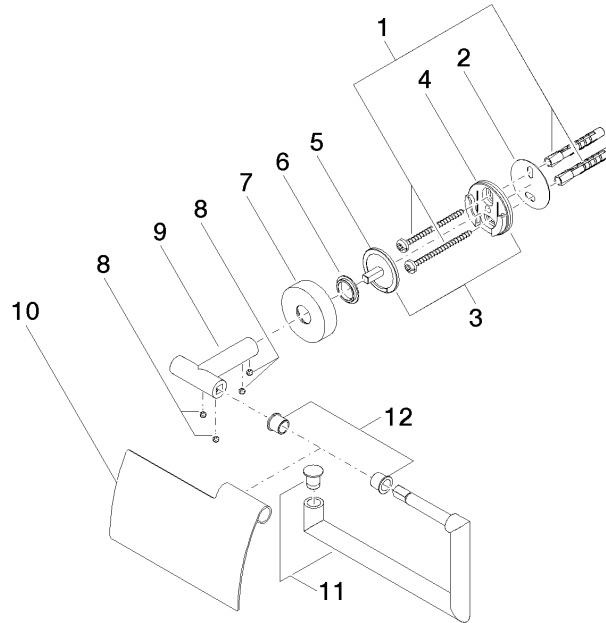

Tissue holder with cover - Chrome

83 510 979 Product version from 7/1/2023

- width 150mm
- height 95 mm
- rosette Ø 40 mm
- 40mm projection

	Chrome	83 510 979-00
	Brushed Platinum	83 510 979-06
	Dark Chrome	83 510 979-19
	Light Gold	83 510 979-26
	Brushed Light Gold	83 510 979-27
	Matte Black	83 510 979-33
	Brushed Bronze	83 510 979-42
	Brushed Champagne (22kt Gold)	83 510 979-46
	Champagne (22kt Gold)	83 510 979-47
	Brushed Chrome	83 510 979-93
	Brushed Dark Platinum	83 510 979-99

Tissue holder with cover - Chrome

83 510 979 Product version from 7/1/2023

mm [inches]

Tissue holder with cover - Chrome

83 510 979 Product version from 7/1/2023

Parts for other finishes can be found here: Brushed
Platinum

Spare parts list

No.	Item Number	Name	Quantity used	Delivery time
1	05 30 31 025 00 90	fixing set	1	2
2	05 30 11 519 00 90	disc	1	2
3	05 17 97 501 01 90	fixing set	1	2
4	08 17 97 501 07	holder	1	2
5	08 17 97 559 90	holder	1	2
6	08 30 11 516 90	ring	1	2
7	08 27 97 500-00	rosette	1	10
8	90 31 11 038 00 90	pin	4	2
9	05 17 97 562 01-00	holder	1	10
10	08 11 02 514-00	lid	1	10
11	90 28 22 628 00-00	holder	1	10
12	08 18 40 501 90	sleeve	1	2