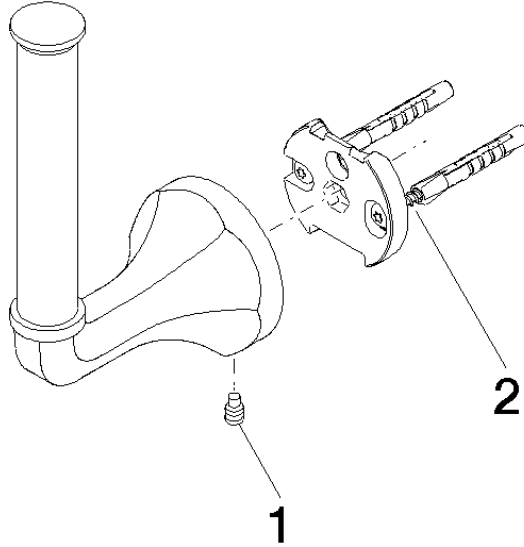

MADISON Reserve tissue holder - Chrome

83 590 361 Product version from 7/3/2016

- height 170 mm
- rosette Ø 60 mm
- 93mm projection

	Chrome	83 590 361-00
	Brushed Platinum	83 590 361-06
	Platinum	83 590 361-08
	Durabass (23kt Gold)	83 590 361-09
	Brushed Durabass (23kt Gold)	83 590 361-28
	Brushed Dark Platinum	83 590 361-99

MADISON Reserve tissue holder - Chrome

83 590 361 Product version from 7/3/2016

mm [inches]

MADISON Reserve tissue holder - Chrome

83 590 361 Product version from 7/3/2016

Parts for other finishes can be found here: Brushed
Platinum

Spare parts list

No.	Item Number	Name	Quantity used	Delivery time
1	04 31 11 140 00 90	pin	1	2
2	05 17 97 507 00 90	fixing set	1	2