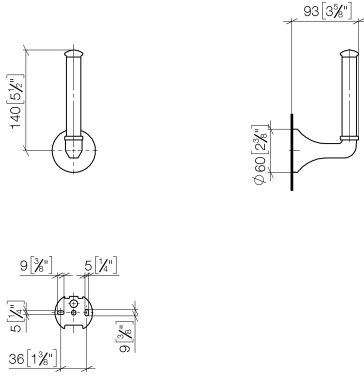

MADISON Reserve tissue holder - Chrome

83 590 361 Product version from 7/3/2016

- height 170 mm
- rosette Ø 60 mm
- 93mm projection

	Chrome	83 590 361-00
	Brushed Platinum	83 590 361-06
	Platinum	83 590 361-08
	Durabass (23kt Gold)	83 590 361-09
	Brushed Durabass (23kt Gold)	83 590 361-28
	Brushed Dark Platinum	83 590 361-99

MADISON Reserve tissue holder - Chrome

83 590 361 Product version from 7/3/2016

mm [inches]

MADISON Reserve tissue holder - Chrome

83 590 361 Product version from 7/3/2016

Parts for other finishes can be found here: Brushed
Platinum

Spare parts list

No.	Item Number	Name	Quantity used	Delivery time
1	04 31 11 140 00 90	pin	1	2
2	05 17 97 507 00 90	fixing set	1	2