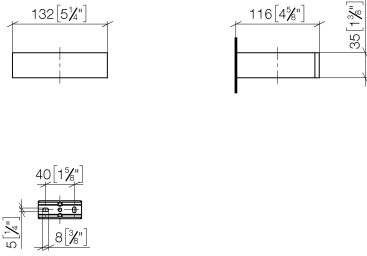

Reserve tissue holder - Chrome

83 590 780

- width 132mm
- height 35 mm
- 116mm projection

| | | |
|---|-------------------------------------|---------------|
|  | Chrome | 83 590 780-00 |
|  | Brushed Platinum | 83 590 780-06 |
|  | Platinum | 83 590 780-08 |
|  | Dark Chrome | 83 590 780-19 |
|  | Brushed Durabronze (23kt Gold) | 83 590 780-28 |
|  | Brushed Champagne (22kt Gold) | 83 590 780-46 |
|  | Champagne (22kt Gold) | 83 590 780-47 |
|  | Brushed Dark Platinum | 83 590 780-99 |

Reserve tissue holder - Chrome

83 590 780

mm [inches]

Reserve tissue holder - Chrome

83 590 780

Parts for other
finishes can be found
here: Brushed
Platinum

Spare parts list

| No. | Item Number | Name | Quantity used | Delivery time |
|-----|--------------------|------------|---------------|---------------|
| 1 | 05 17 20 718 00 90 | fixing set | 1 | 2 |
| 2 | 90 31 11 112 00 90 | pin | 1 | 2 |