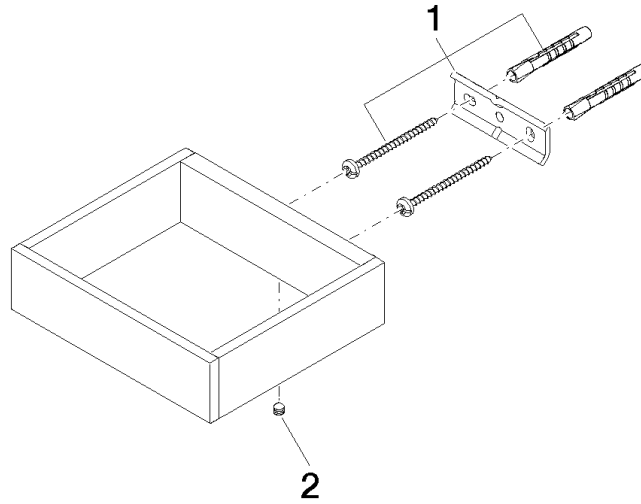

Reserve tissue holder - Chrome

83 590 780

- width 132mm
- height 35 mm
- 116mm projection

| | | |
|---|-------------------------------------|---------------|
|  | Chrome | 83 590 780-00 |
|  | Brushed Platinum | 83 590 780-06 |
|  | Platinum | 83 590 780-08 |
|  | Dark Chrome | 83 590 780-19 |
|  | Brushed Durabronze (23kt Gold) | 83 590 780-28 |
|  | Brushed Champagne (22kt Gold) | 83 590 780-46 |
|  | Champagne (22kt Gold) | 83 590 780-47 |
|  | Brushed Dark Platinum | 83 590 780-99 |

Reserve tissue holder - Chrome

83 590 780

mm [inches]

Reserve tissue holder - Chrome

83 590 780

Parts for other
finishes can be found
here: Brushed
Platinum

Spare parts list

| No. | Item Number | Name | Quantity used | Delivery time |
|-----|--------------------|------------|---------------|---------------|
| 1 | 05 17 20 718 00 90 | fixing set | 1 | 2 |
| 2 | 90 31 11 112 00 90 | pin | 1 | 2 |